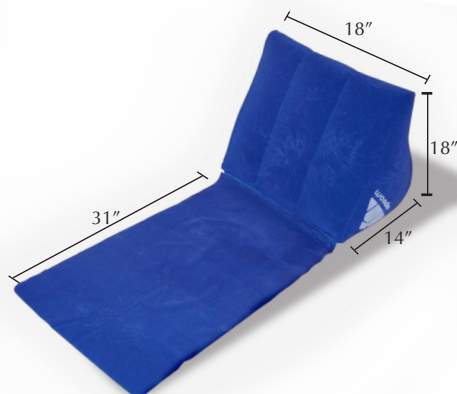

Quality Materials

The WondaWedge is made from flocked PVC, also known as "suede vinyl". The best method for cleaning is to use a soft brush and soap and water to gently scrub away dirt and grime. Allow to air dry before refolding for storage.