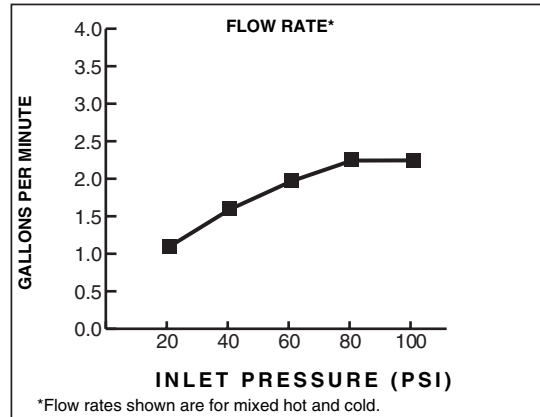

CODES & STANDARDS

These products meet and exceed the following codes and standards:

ASME A112.18.1

CSA B125

NSF 61/Section 9

Meets the American Disabilities Act Guidelines and **ANSI A117.1** Requirements for the physically challenged.