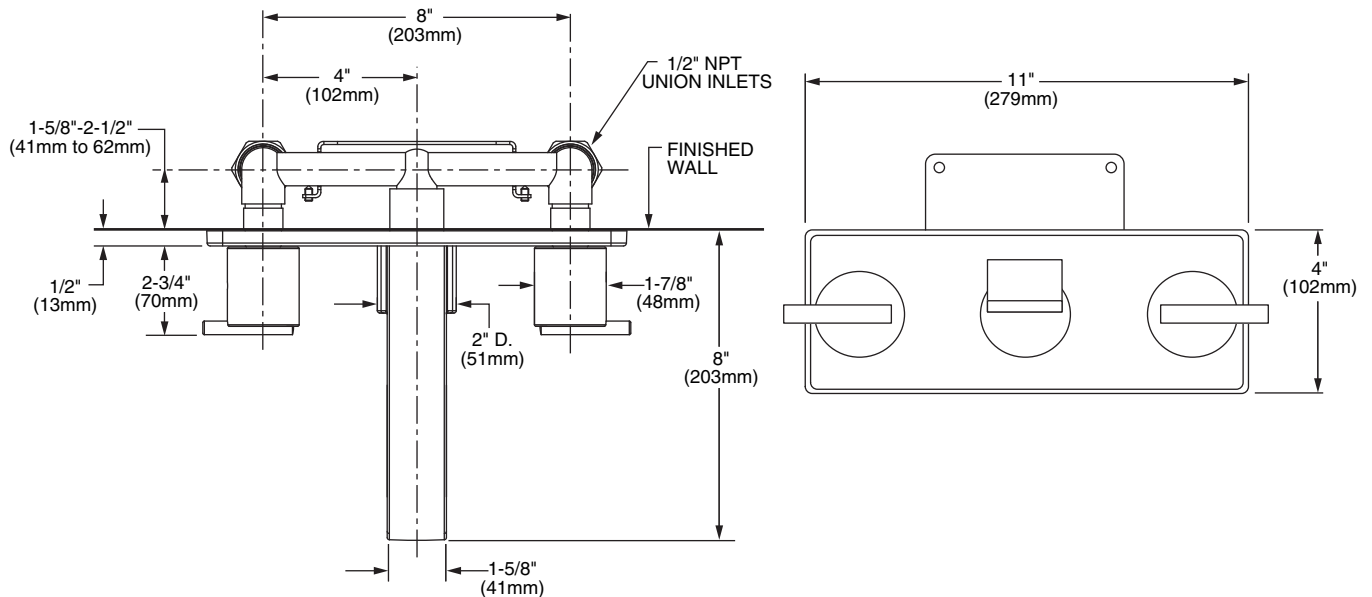

Features:

- European Minimalist Design
- Cast brass spout and side valves
- Ceramic disc valve cartridge

Maximum Flow Rate: 2.2 GPM (8.3L/min)

Kit Options	Handle Type	Product Number
Two-Handle Wall Mount Faucet (includes Rough & Trim)	Lever	831/140

Rough & Trim Options	Handle Type	Product Number
Trim Only	Lever	831/175
Rough Only		899/997/191

Extension Kits	Product Number
Wall Mount Lavatory Extension Kit	H960740.191

Available Finishes:	Finish Code
Polished Chrome	100
Platinum Nickel	150
UltraSteel (PVD)	355