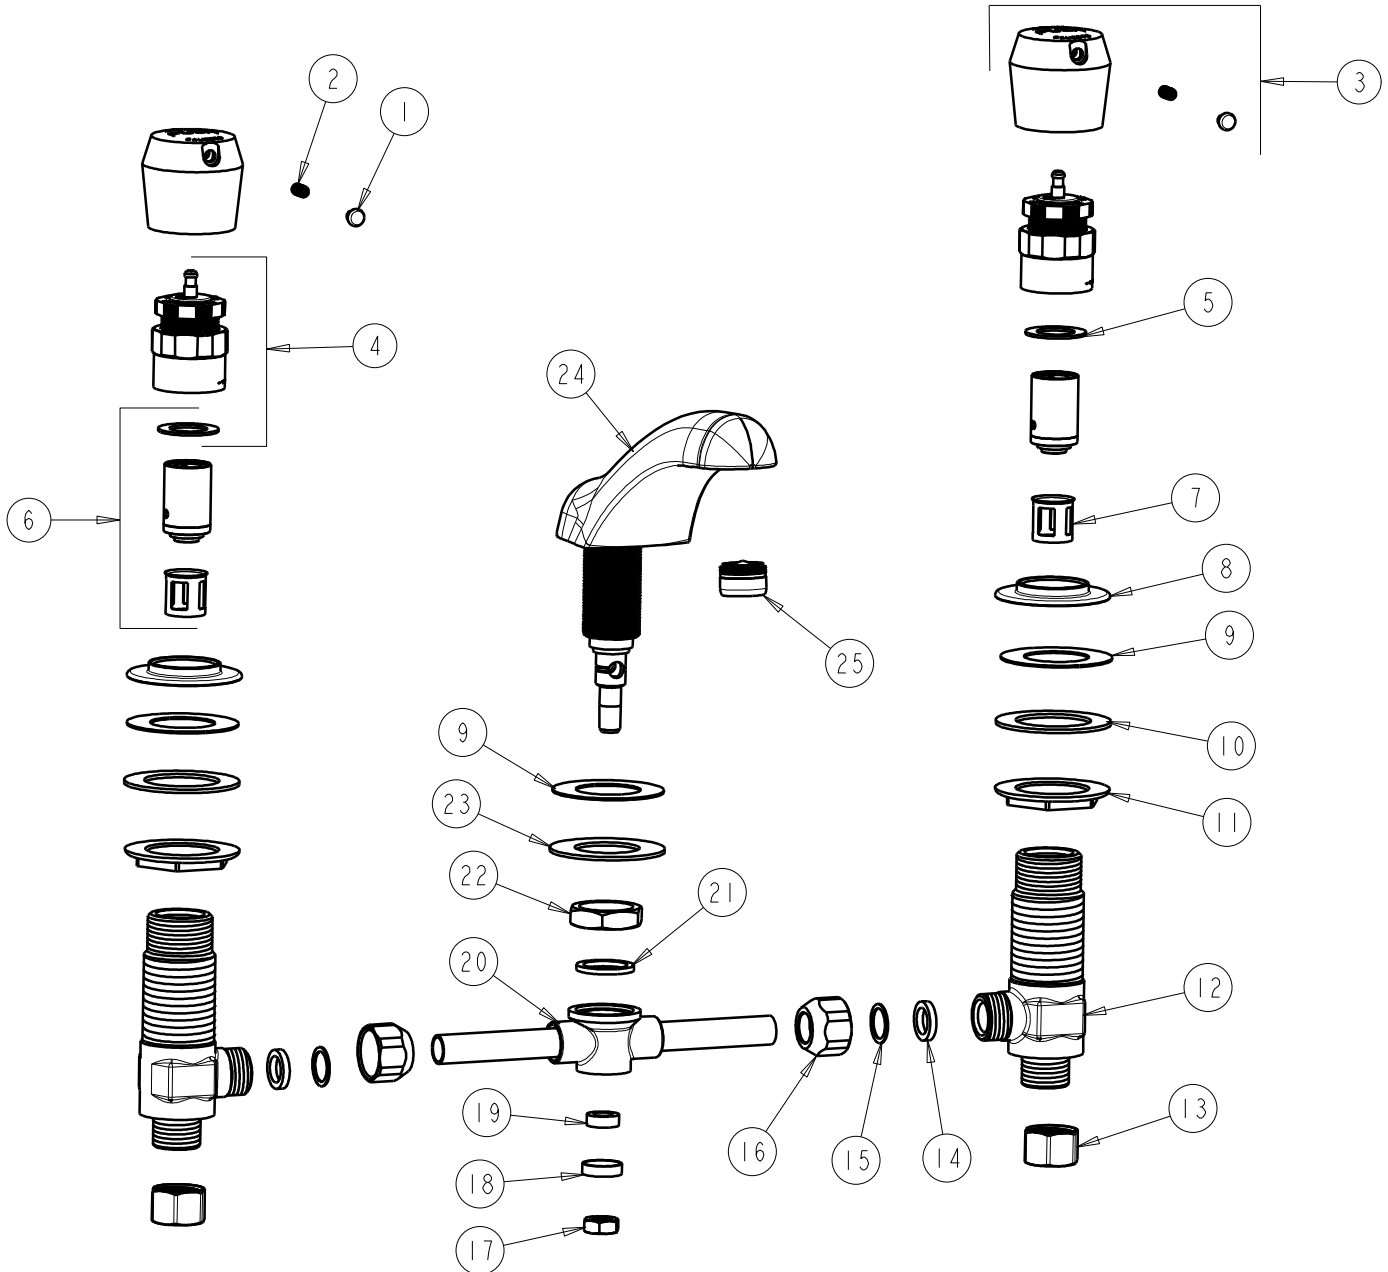

**CHICAGO FAUCETS**  
a Geberit company

2100 South Clearwater Drive  
Des Plaines, IL 60018  
Phone: 847-803-5000  
Fax: 847-803-5454  
www.chicagofaucets.com

**REPAIR PARTS**

BY: SID DATE: 05-11-09  
CHK: *[Signature]* REV:

FITTING NO.  
**404-665ABCP**  
SUBMITTED MODEL NO.

ITEM NO.

**FOR TECHNICAL ASSISTANCE**  
1-800-TEC-TRUE (1-800-832-8783)

ITEM	PART NO.	DESCRIPTION	ITEM	PART NO.	DESCRIPTION
1	665-309JKNF	BUTTONS, HOT AND COLD	14	200-010JKNF	RUBBER WASHER
2	665-116JKNF	SET SCREW	15	250-027JKRBF	BRASS WASHER
3	665-PSHJKCP	HANDLE, PUSH CAP	16	49-031JKRBF	COUPLING NUT
4	665-190JKKNF	ACTUATOR ASSEMBLY	17	689-113JKRBF	NUT, 3/8-24 UNF X .56 X .22
5	665-011JKNF	WASHER, SEALING	18	250-187JKRBF	RETAINER
6	671-XJKNF	METERING VALVE CARTRIDGE	19	1797-129JKNF	RUBBER WASHER
7	667-402JKNF	MVP FILTER	20	785-103JKRBF	TEE ASSEMBLY
8	408-004JKCP	FLANGE	21	250-200JKNF	GASKET
9	739-056JKNF	RUBBER WASHER	22	250-054JKRBF	LOCKNUT
10	55-010JKNF	STEEL WASHER	23	50-014JKNF	STEEL WASHER
11	250-004JKRBF	LOCKNUT	24	---	SPOUT ASSEMBLY
12	---	VALVE BODY ASSEMBLY	25	E12JKCP	SOFTFLO OUTLET
13	49-005JKRBF	COUPLING NUT			