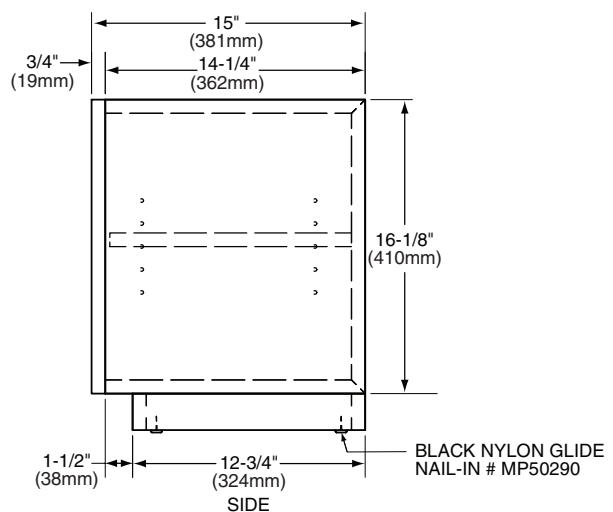

Nominal Dimensions:

25-5/8" x 10-3/4" x 18-1/8"
(659 x 276 x 466mm)

To Be Specified

- Finish:

FRONT

SIDE