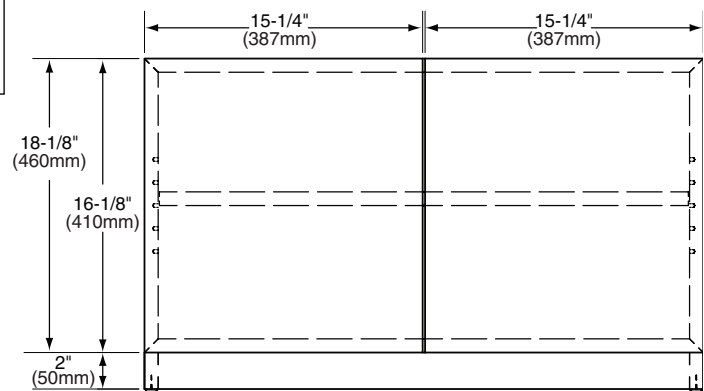

TETSU FLOOR CABINET, MODEL 95170

- Simple floor storage unit is great in any bathroom
- Can be used with tub surround unit
- Pre-assembled unit allows for quick installation
- Available in natural wood Mozambique (690) veneer from Africa, classic Asian Bamboo (680) and Wenge (610) finish that can work in any spa environment
- Vinyl based top coat with antimicrobial properties

Nominal Dimensions:

25-5/8" x 10-3/4" x 18-1/8"
(659 x 276 x 466mm)

To Be Specified

- Finish:

FRONT

SIDE