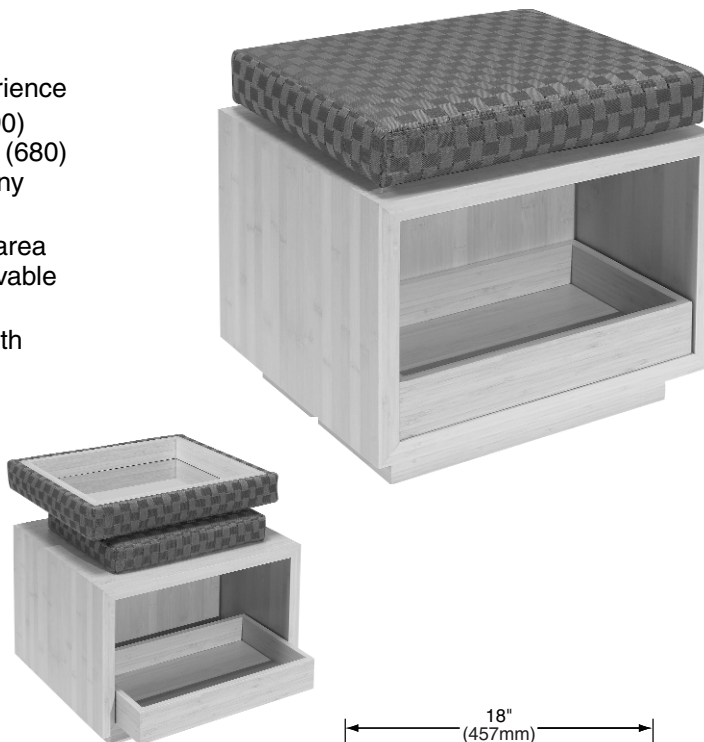

## TETSU SERIES CHAIR SYSTEM, MODEL 95070

- Design element that creates the spa experience
- Available in natural wood Mozambique (690) veneer from Africa, classic Asian Bamboo (680) and Wenge (610) finish that can work in any spa environment
- Comfortable chair that features a storage area for an optional accessory tray and a removable cushion that also acts as a tray
- The cushion with underside tray is lined with mirrored steel finish for easy cleaning
- Customize your look: Water resistant fabric on chair can be removed easily so that your interior designers can create their own design statement
- Vinyl based top coat with antimicrobial properties add durability
- Pre-assembled unit allows for quick installation
- Wood accessory tray on bottom **sold separately**

### Optional Components:

- 95140 Wood accessory tray

#### Nominal Dimensions:

18" x 15" x 18-5/32"  
(463 x 386 x 469mm)

#### \*Actual tray dimensions:

15-1/2" x 9" x 2-1/4"  
(394 x 229 x 57mm)