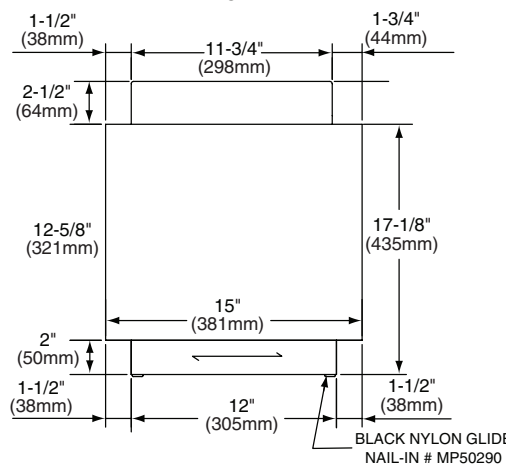

#### Nominal Dimensions:

18" x 15" x 18-5/32"  
(463 x 386 x 469mm)

#### \*Actual tray dimensions:

15-1/2" x 9" x 2-1/4"  
(394 x 229 x 57mm)

### To Be Specified

- Finish:

FRONT

SIDE