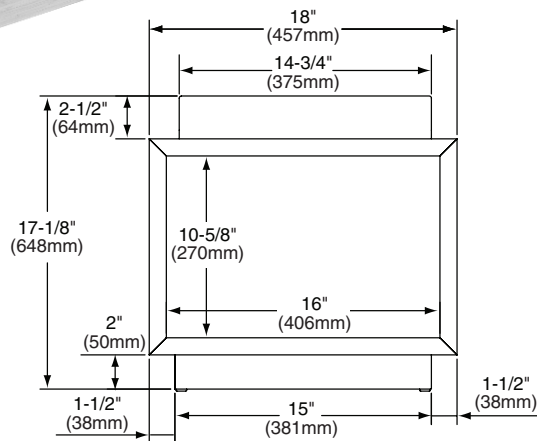

To Be Specified

- ☐ Finish:

FRONT