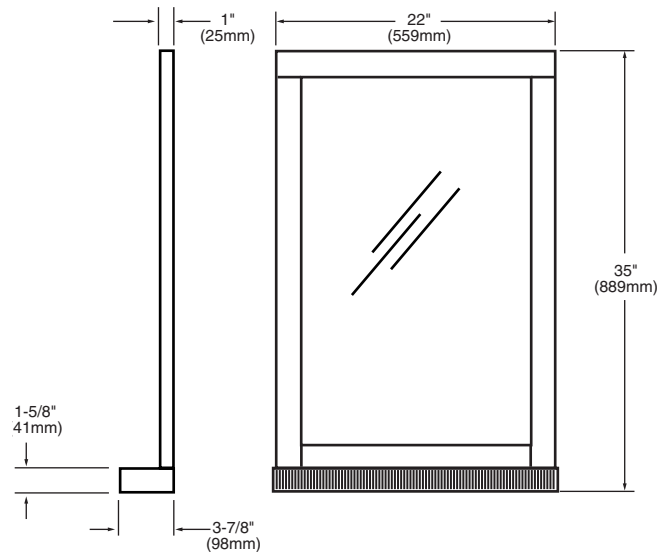

## ARCHIVE MIRROR, MODEL 89180

- Design matched to Archive suite of products
- 2" shelf with reed detail
- Beveled glass
- Solid wood construction in dark Mahogany finish (650)

### Nominal Dimensions:

23" x 35" x 1" (584 x 889 x 25mm)

2" (64mm) shelf depth

**Fixture Dimensions** conform to ANSI  
Standard A112.19.3M

IMPORTANT: Dimensions of fixtures are nominal and may vary within the range of tolerances. These measurements are subject to change or cancellation. No responsibility is assumed for use of superseded or voided pages.