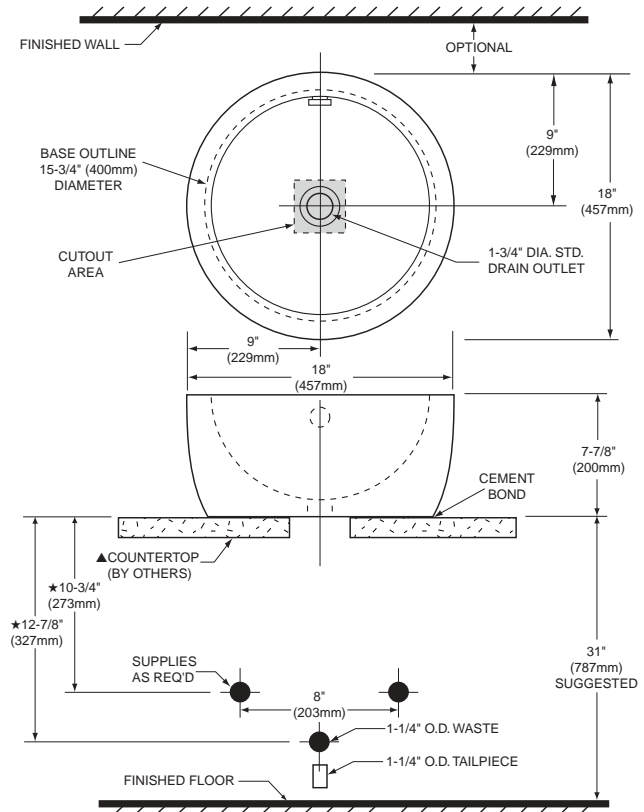

GIRO ABOVE-COUNTER BASIN, MODEL 15090

- Contemporary round basin design
- Vitreous china construction
- Available in White only
- Rear overflow with chrome trim ring part #85700
- Less fittings deck (counter- or wall-mounted fittings)
- Made in Italy

Nominal Overall Dimensions:

18" diameter x 7-7/8" (457 x 200mm)

Bowl Inside Dimensions:

14-1/2" (368mm) diameter
6" (152mm) depth

Fixture Dimensions conform to ANSI Standard
A112.19.2M

Shown with Stemma faucet (5339.451.002)

Above Counter Basins

To Be Specified

- Faucet:
- Faucet Finish:
- Supplies:
- 1-1/4" Trap:
- Nipple:

NOTES:

★ DIMENSIONS SHOWN FOR LOCATION OF SUPPLIES AND "P" TRAP ARE SUGGESTED.

▲ FOR COUNTERTOP CUTOUT, REFER TO INSTALLATION INSTRUCTIONS SUPPLIED WITH LAVATORY. FITTINGS NOT INCLUDED AND MUST BE ORDERED SEPARATELY.

IMPORTANT: Dimensions of fixtures are nominal and may vary within the range of tolerances established by ANSI Standard A112.19.2M. These measurements are subject to change or cancellation. No responsibility is assumed for use of superseded or voided pages.