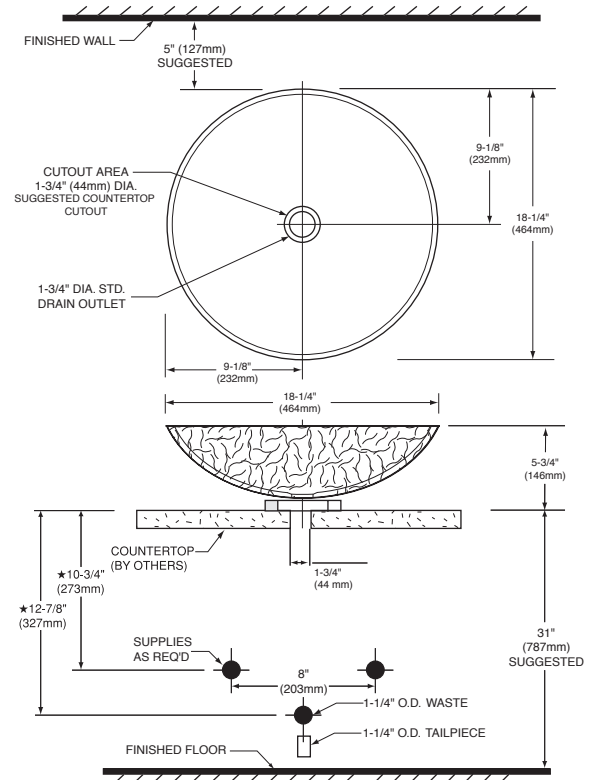

- 32100** Aqua blue color
- 32090** Black color
- 32140** Clear and accent colors

Nominal Dimensions:

18-1/4" x 5-3/4" (464 x 146mm)

Bowl Inside Dimensions:

16-3/4" (425mm) diameter

5" (127mm) depth

Fixture Dimensions conform to ANSI Standard
A112.19.2M

To Be Specified

- Color:
- Faucet:
- Faucet Finish:
- Supplies:
- 1-1/4" Trap:
- Nipple:

GLASS WARNING: Glass items are hand crafted and actual color and/or design may slightly vary. Changes in lighting may also effect appearance. Install with grid drain only.

CAUTION: Do not over-tighten. THE NUT ON THE DRAIN SET SHOULD BE FINGER TIGHTENED AND THEN TURNED NO MORE THAN ONE ADDITIONAL TURN. Silicone or a series of rubber gaskets will be used to create a water tight seal. The metal surfaces of the drain set should never come in contact with the glass (Doing so can cause stresses to build in the glass, which could later crack the glass).

NOTES:

★ DIMENSIONS SHOWN FOR LOCATION OF SUPPLIES AND “P” TRAP ARE SUGGESTED. FITTINGS NOT INCLUDED AND MUST BE ORDERED SEPARATELY.

IMPORTANT: Dimensions of fixtures are nominal and may vary within the range of tolerances established by ANSI Standard A112.19.2M. These measurements are subject to change or cancellation. No responsibility is assumed for use of superseded or voided pages.