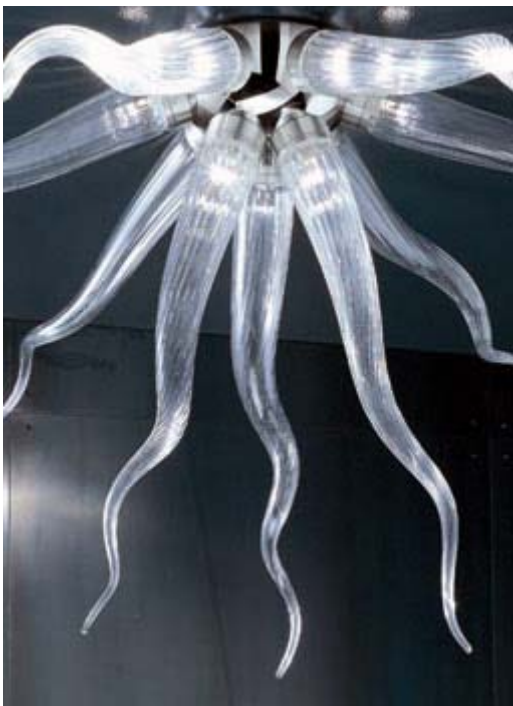

LAMPING

 9X20W T3 INCANDESCENT (E12)

CERTIFICATION

NOTES

- ▶ Mounts to standard 4" junction box
- ▶ Lamp not included

FINISH & GLASS

FRAME

CR