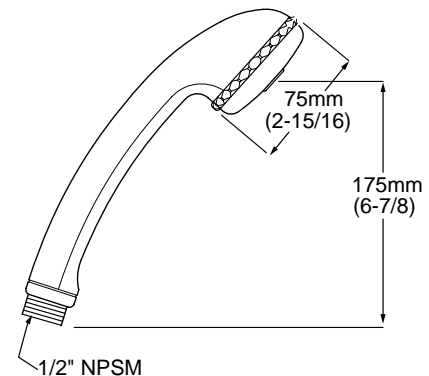

American Standard

SHOWER SYSTEMS

SHOWER SYSTEM KIT

MODEL NUMBER:

□ 1662.600 Shower System Kit

Includes:

- Soft Handshower 1660.500
- Hose 8888.035
- Wall Supply 8888.037
- Standard Slide Bar 1660.225

GENERAL DESCRIPTION:

Complete personal shower system includes: a wall supply with 1/2" NPT female inlet, 1/2" NPSM male outlet; a 59" (1500mm) shower hose; a "Soft" personal shower; and a 25" Standard Slide Bar. Personal shower adjusts from a conventional spray to a gentle aerated flow. Spray pattern can be changed with the flick of the thumb. 2.5 gpm/9.5L/min. flow restrictor. Adjustable shower holder can be set at any height or position along the bar and angle up to 45°.

Available Finishes: Wide range of durable finishes.

SUGGESTED SPECIFICATION:

Shower system shall feature a wall supply with 1/2" NPT female inlets, 1/2" NPSM male outlet, 59" hose, personal shower and a 25" Standard Slide Bar. Personal shower shall be ergonomically designed for a positive grip even when wet. Spray pattern adjustment shall be performed with simple movement of thumb without need to change grip on handle. Fitting shall be American Standard Model # 1662.600._____.