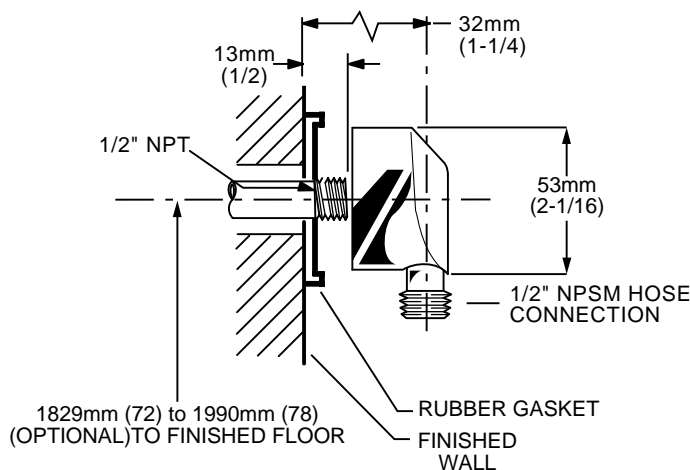

American Standard

SHOWER SYSTEMS

SHOWER SYSTEM KIT

MODEL NUMBER:

□ 1662.600 Shower System Kit

Includes:

- Soft Handshower 1660.500
- Hose 8888.035
- Wall Supply 8888.037
- Standard Slide Bar 1660.225

GENERAL DESCRIPTION:

Complete personal shower system includes: a wall supply with 1/2" NPT female inlet, 1/2" NPSM male outlet; a 59" (1500mm) shower hose; a "Soft" personal shower; and a 25" Standard Slide Bar. Personal shower adjusts from a conventional spray to a gentle aerated flow. Spray pattern can be changed with the flick of the thumb. 2.5 gpm/9.5L/min. flow restrictor. Adjustable shower holder can be set at any height or position along the bar and angle up to 45°.

Available Finishes: Wide range of durable finishes.

SUGGESTED SPECIFICATION:

Shower system shall feature a wall supply with 1/2" NPT female inlets, 1/2" NPSM male outlet, 59" hose, personal shower and a 25" Standard Slide Bar. Personal shower shall be ergonomically designed for a positive grip even when wet. Spray pattern adjustment shall be performed with simple movement of thumb without need to change grip on handle. Fitting shall be American Standard Model # 1662.600._____.