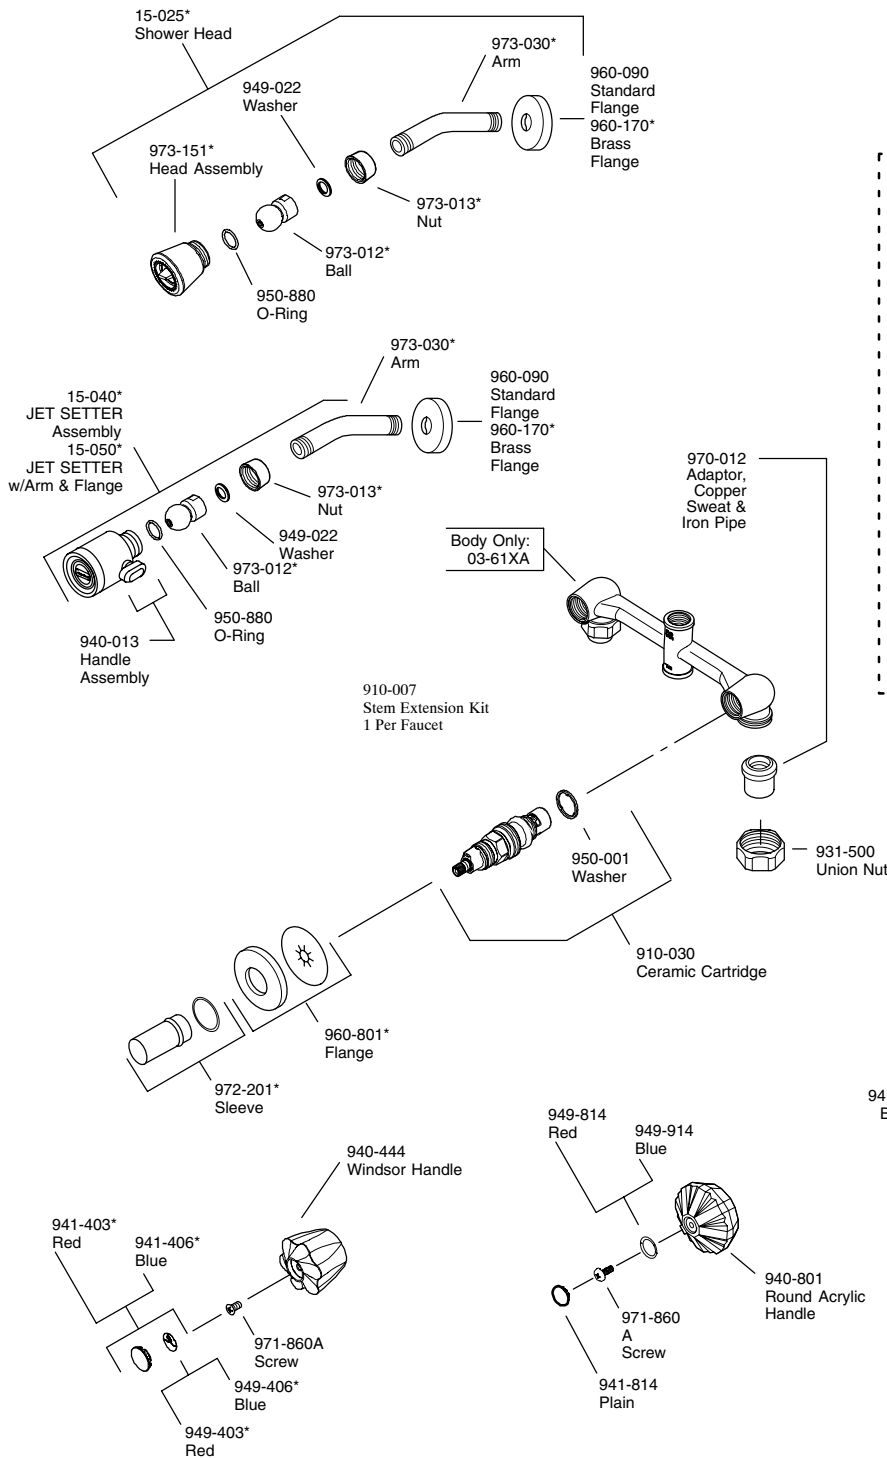

# PARTS EXPLOSION

## 03 SERIES: VERVE®, WINDSOR® & ROUND ACRYLIC TRIM

**CAUTION:** Be sure to position Valve Body correctly in wall, "SHOWER" marking up and "TUB" marking down.

**Note:** Valve body to be used in bottom supply applications only.

**Complete Trim Kits**  
Includes shower head, tub spout & trim.  
03-911 Verve trim  
03-918 Windsor Trim

**Spare Parts:**  
\* Letter Designates Finish  
A - Polished Chrome  
V - Pforever Pfinish,  
(Polished Brass)