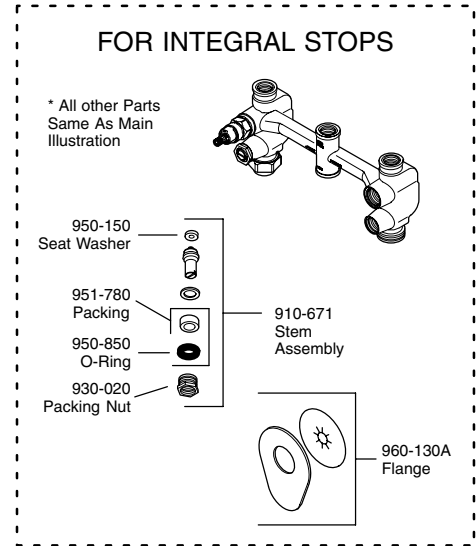

# PARTS EXPLOSION

## 03 SERIES: VERVE®, WINDSOR® & ROUND ACRYLIC TRIM

**CAUTION:** Be sure to position Valve Body correctly in wall, "SHOWER" marking up and "TUB" marking down.

**Note:** Valve body to be used in bottom supply applications only.

**Complete Trim Kits**  
Includes shower head, tub spout & trim.  
03-911 Verve trim  
03-918 Windsor Trim

**Spare Parts:**  
\* Letter Designates Finish  
A - Polished Chrome  
V - Pforever Pfinish,  
(Polished Brass)