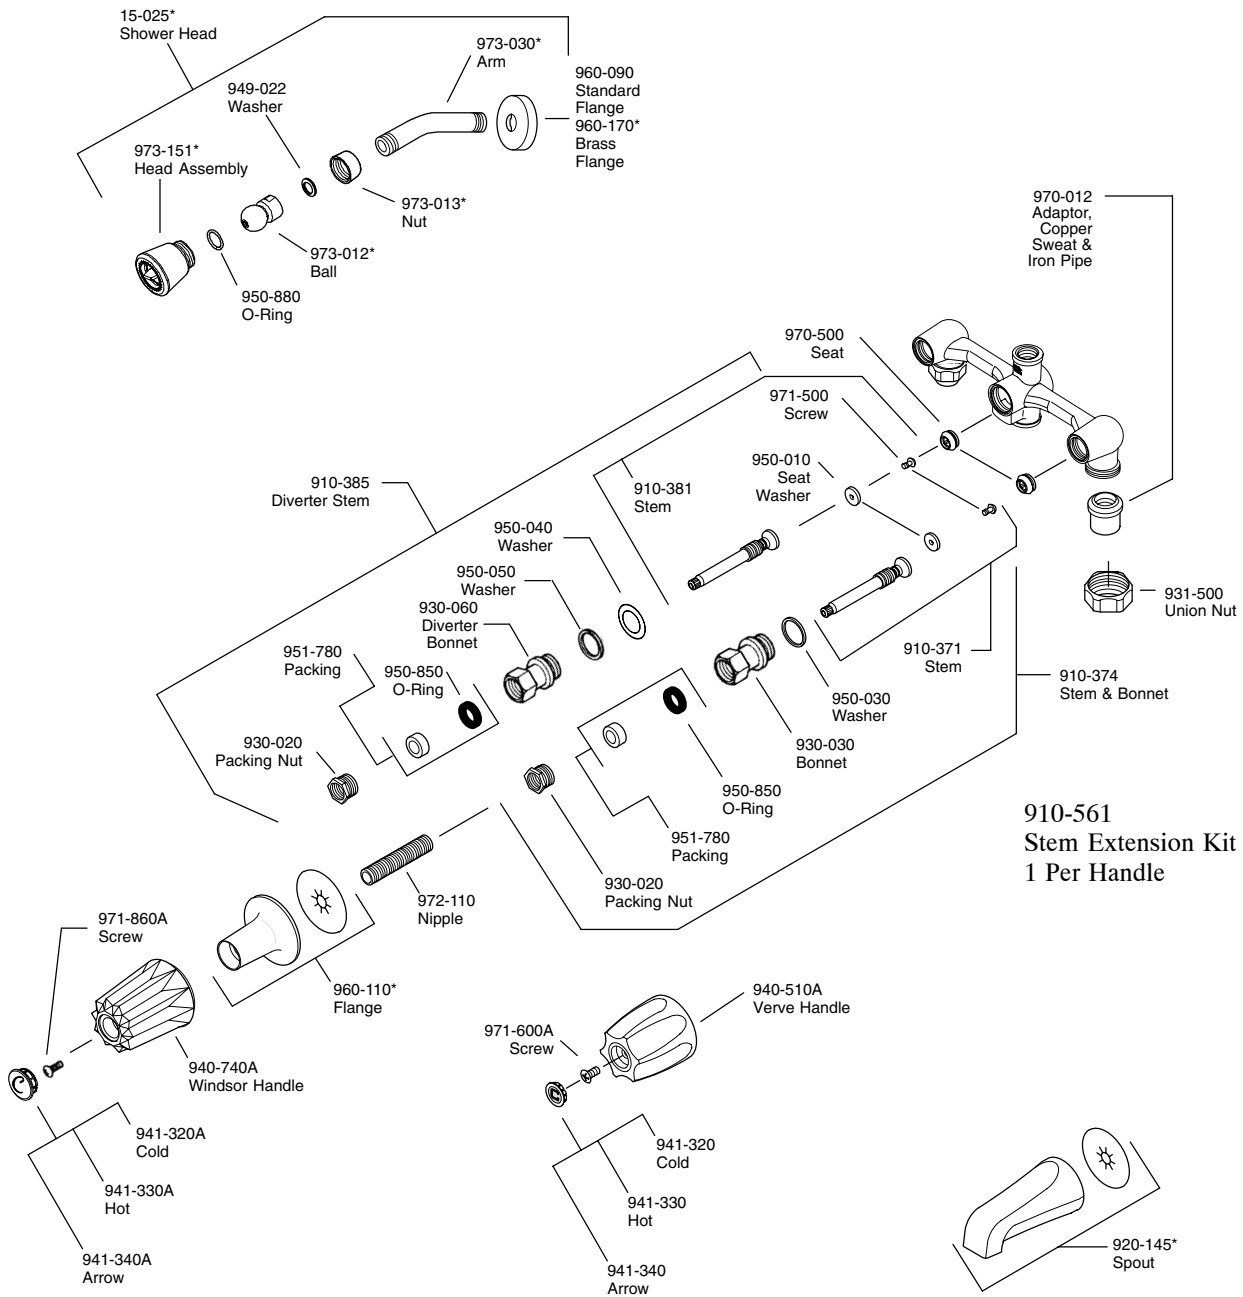

PARTS EXPLOSION

01 SERIES: VERVE® & WINDSOR® TRIM – CLASSIC STYLE

Complete Trim Kits

Includes shower head, tub spout & trim.

01-912 Verve trim

01-919 Windsor Trim

Spare Parts:

* Letter Designates Finish

A - Polished Chrome