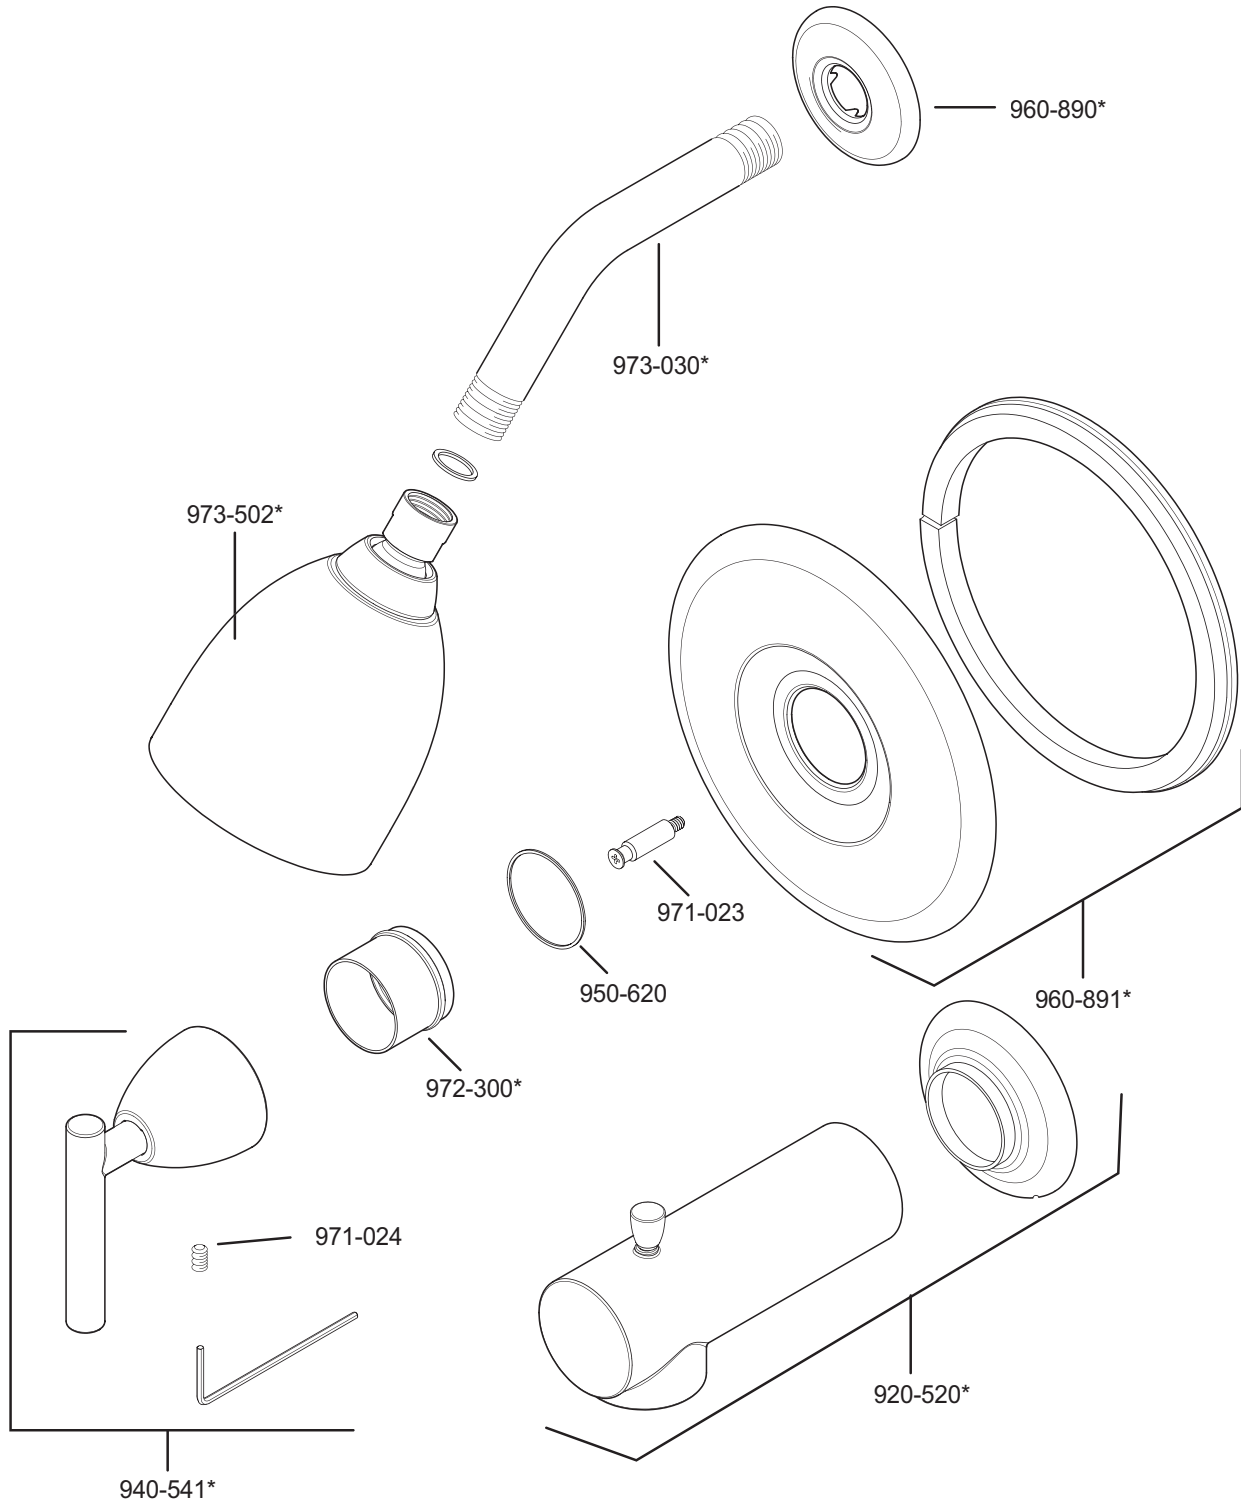

PARTS EXPLOSION

808 Series Contempra™ Tub & Shower Trim

FINISHES * Indicates Finish

- | | | |
|-----------------------|-------------------|----------------------|
| A Polished Chrome | L Satin Stainless | S Stainless Steel |
| B Black | M Almond | T Biscuit |
| E Rustic Pewter | N Antique Bronze | U Rustic Bronze |
| D PVD Polished Nickel | P Polished Brass | V PVD Polished Brass |
| J PVD Brushed Nickel | Q Satin Brass | W White |
| K Satin Nickel | R Copper | Z Oil-Rubbed Bronze |