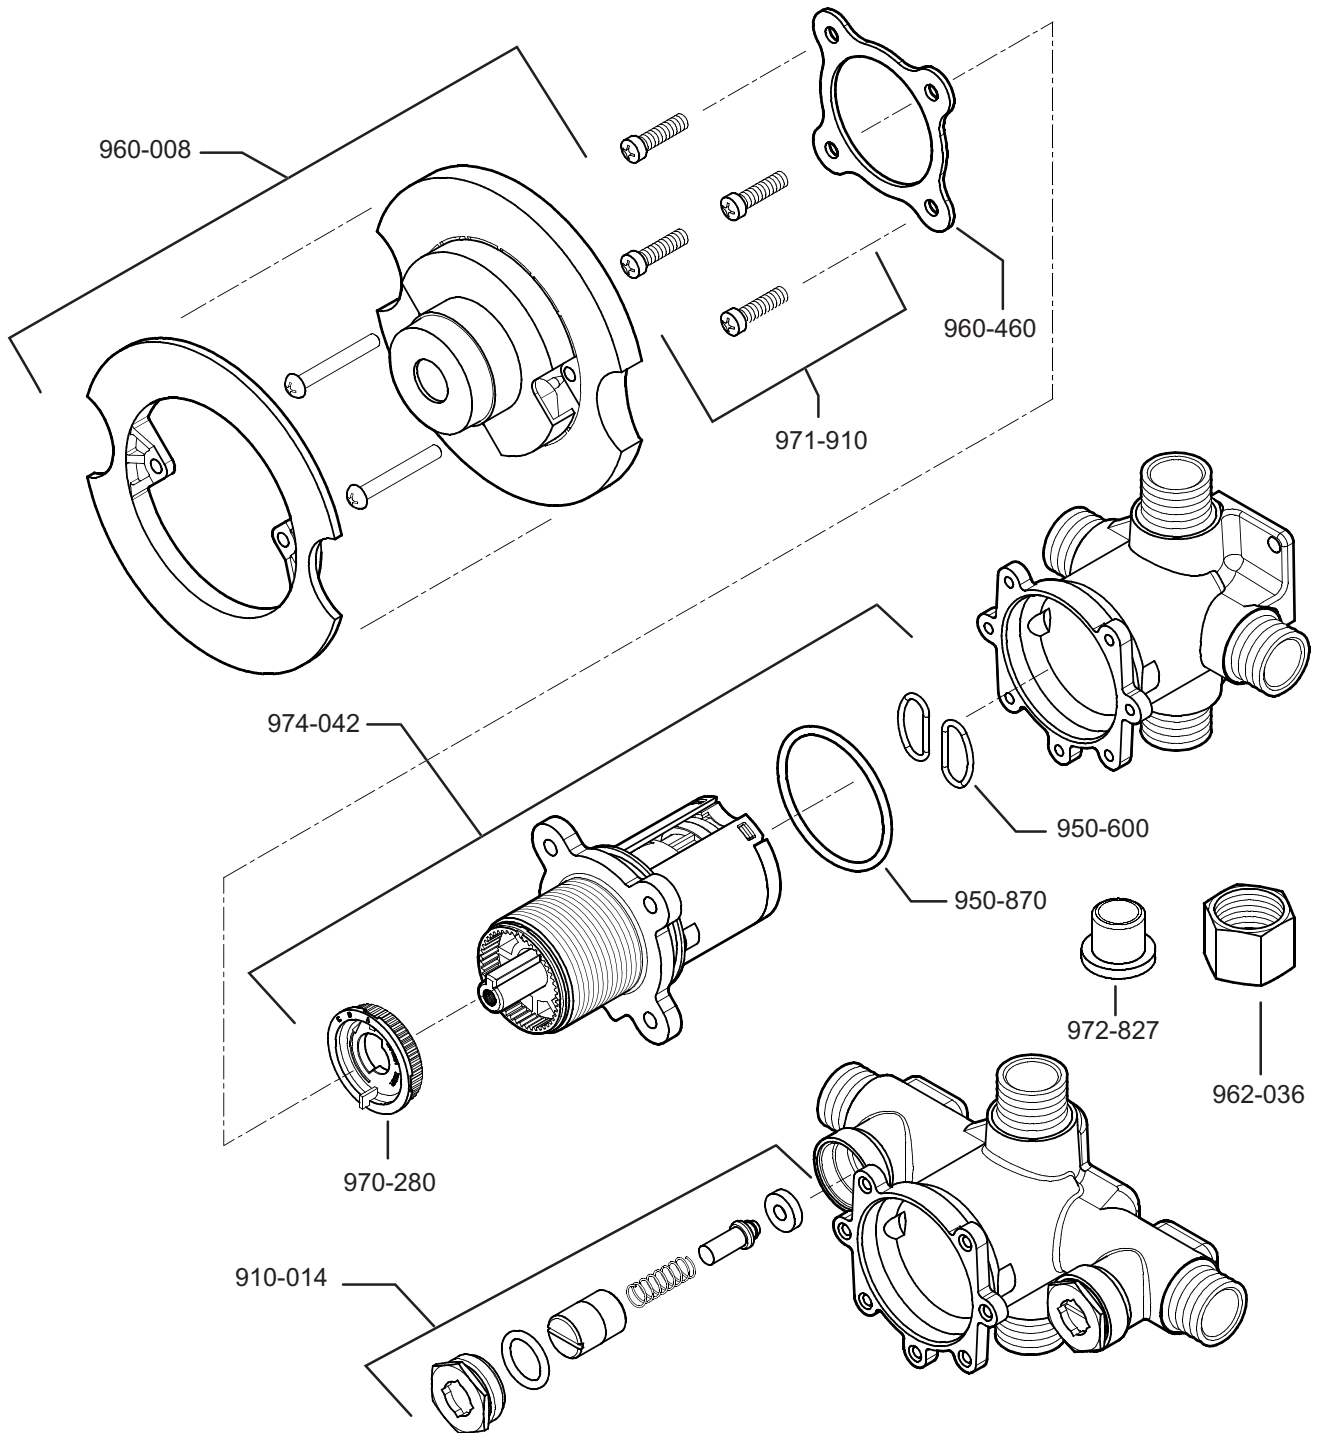

PARTS EXPLOSION

0X8/JX8 Series Tub & Shower Valves

FINISHES * Indicates Finish

A Polished Chrome	L Satin Stainless	S Stainless Steel
B Black	M Almond	T Biscuit
E Rustic Pewter	N Antique Bronze	U Rustic Bronze
D PVD Polished Nickel	P Polished Brass	V PVD Polished Brass
J PVD Brushed Nickel	Q Satin Brass	W White
K Satin Nickel	R Copper	Z Oil-Rubbed Bronze

All finishes not available on all parts

1-800-PFAUCET www.pricepfister.com
19701 DaVinci, Lake Forest, CA 92610

10/14/05

Price Pfister®
Pf freshest Ideas in Pf faucets.