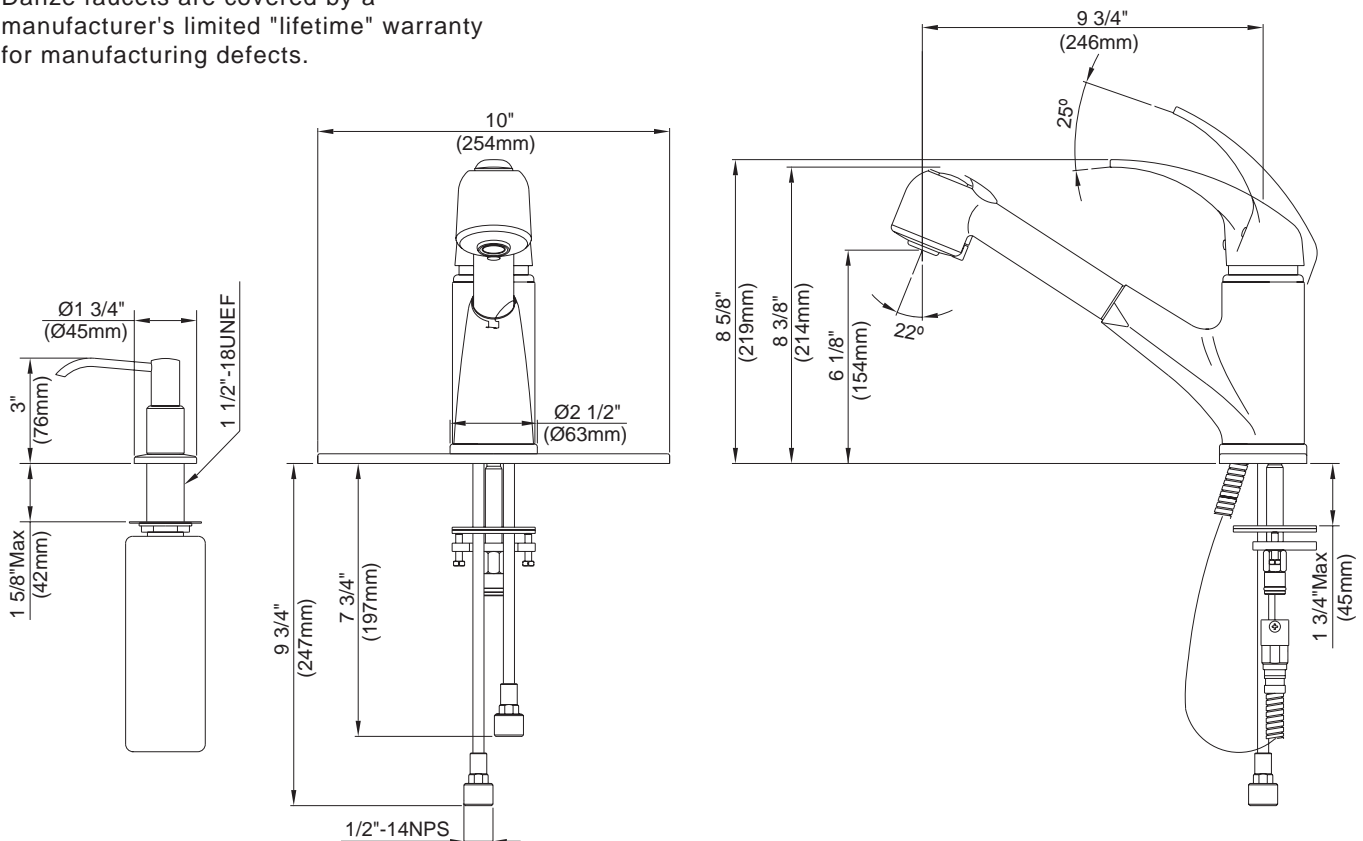

Warranty

Danze faucets are covered by a manufacturer's limited "lifetime" warranty for manufacturing defects.