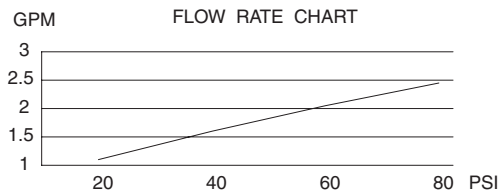

SINGLE HANDLE KITCHEN FAUCET WITH PULL-OUT SPOUT

Description

- Single lever handle with 2-function euro-style pull-out spout (spray & aerated stream)
- Single hole mount with optional 10" deck plate
- Matching brass soap/lotion dispenser

Flow & Valving

- See Chart

Standards

- ASME A112.18.1
- CSA B125
- NSF 61-9
- Listed IAPMO/UPC
- Energy policy act of 1992
- ADA Accessibility Guidelines for Buildings and Facilities - 4.27.4 Controls and Mechanisms
- State of Wisconsin Statutes & Administrative Code

Available Colors & Finish

- Chrome
- Stainless Steel (SS)

Warranty

Danze faucets are covered by a manufacturer's limited "lifetime" warranty for manufacturing defects.

Specific Features: _____ Submitted Model No.: _____

SD456113/03-06.01