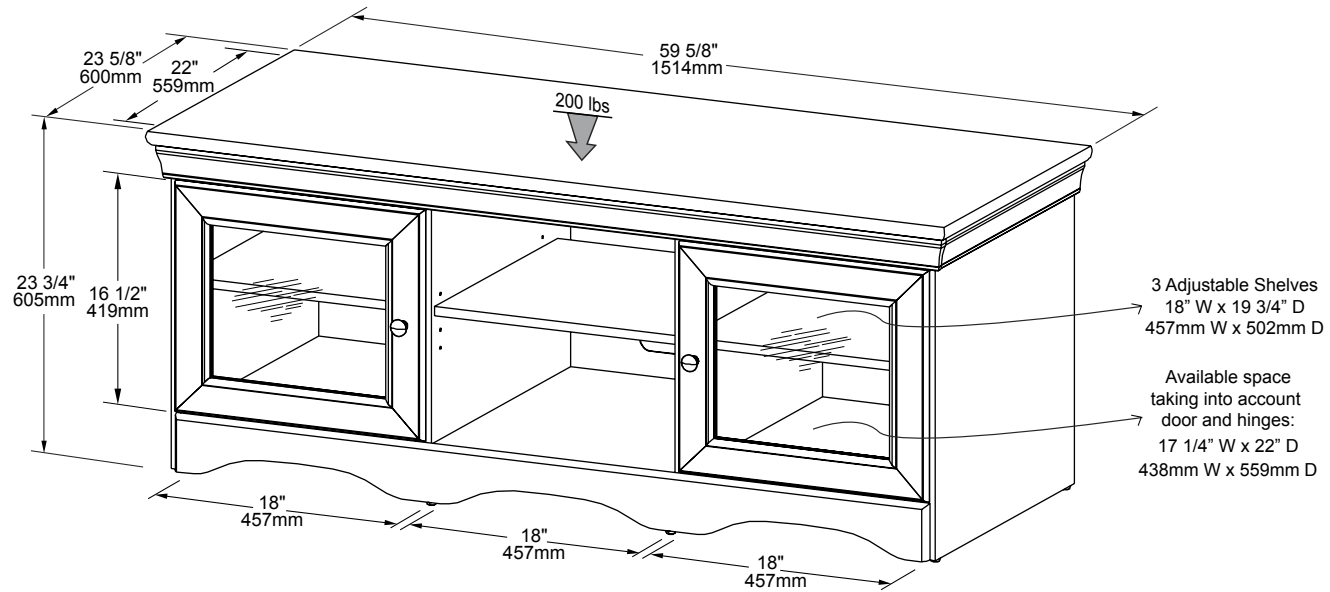

#### GENERAL FEATURES

- 60" Wide credenza for Flat Panels and DLP TV's.
- Antique Black distressed finish.
- Molded top and shaped skirt gives it an elegant appearance.
- Framed doors to conceal components.
- Classic, elegant, functional!

# ABS60

	Carton dimensions	Gross Weight	Volume	UPC code
(h)	6 1/4" / 158mm	123.64 lbs / 56.2 kg	6 cu ft / 0.17 cu m	6-23788-00408-6
(w)	26 5/8" / 676mm	Dimension and weight / volume information on this sheet is rounded. Specifications subject to change without notice.		
(d)	63 1/4" / 1606mm			