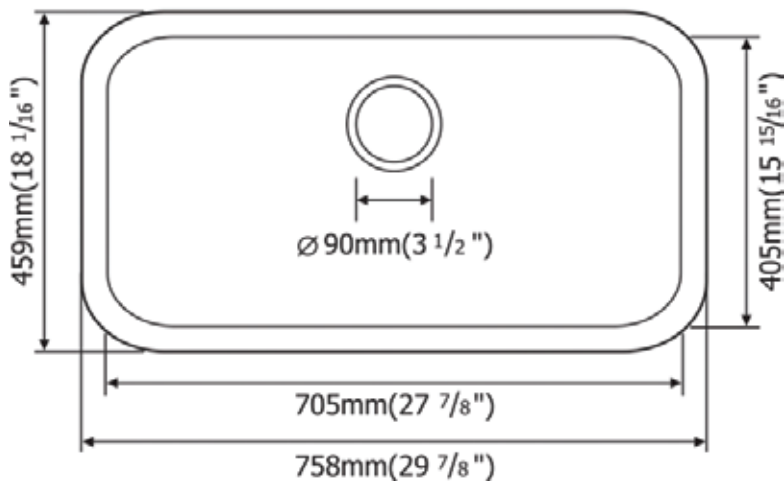

WATER
CREATION

TECHNICAL DATASHEET

Water Creation 30" x 18"
Under Mount Single Bowl Stainless Steel
Kitchen Sink, Eighteen Gauge
SS-U-3018A

DRAWING:

PRODUCT SUPPORT

Email: support@water-creation.com

Tel: 626-377-1975

PRODUCT SPECIFICATION

Item Code: SS-U-3018A

Construction: Premium Quality T-304 18 Gauge Stainless Steel

Finish: Premium Quality Soft Brush Scratch Resistant Lustrous Satin Finish

Dimensions: 30" x 18" x 9" Deep

Installation: Undermount

Drain Opening: 3-1/2"

UPC Certified