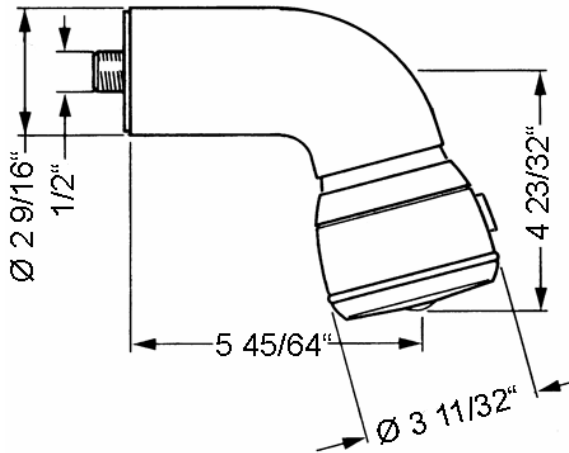

HANSAJET-S Shower Head

0435 0100 0017

Product Specification

Shower head (3 function)
with shower arm
HANSAJETCLEAN technology

Flow Rate:
2.5gpm@80psi

Finishes Offered:
Chrome