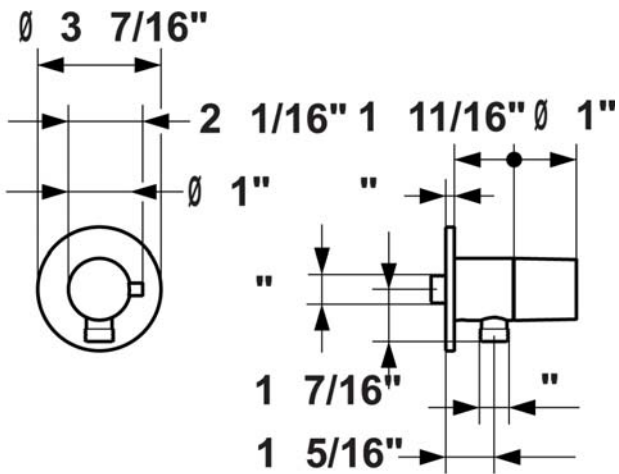

HANSARONDA Style Wall Connection Elbow with Volume Control 5122 0102 0017

Product Specification

Wall connection elbow
with integrated volume control valve
1/2" FPT wall connection
1/2" hose connection

Finishes Offered:
Chrome