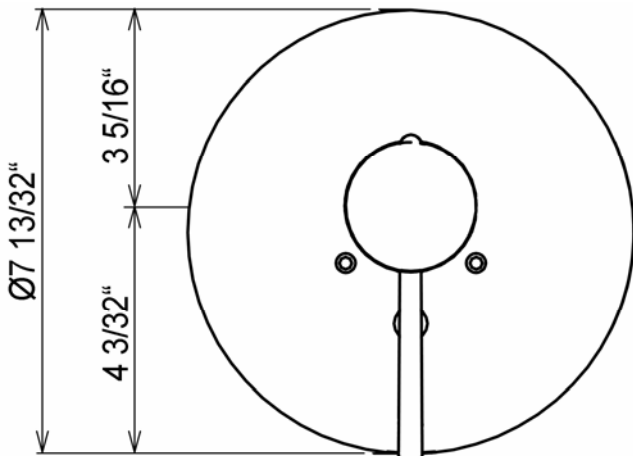

HANSARONDA Style Thermostatic Valve Trim Kit 0864 9145 0017

Product Specification

Trim kit for thermostatic valve
With integrated volume control
with diverter – automatic shower to bath reset

Finishes Offered:
Chrome

*Rough in 0808 0190 1/2" sold separately