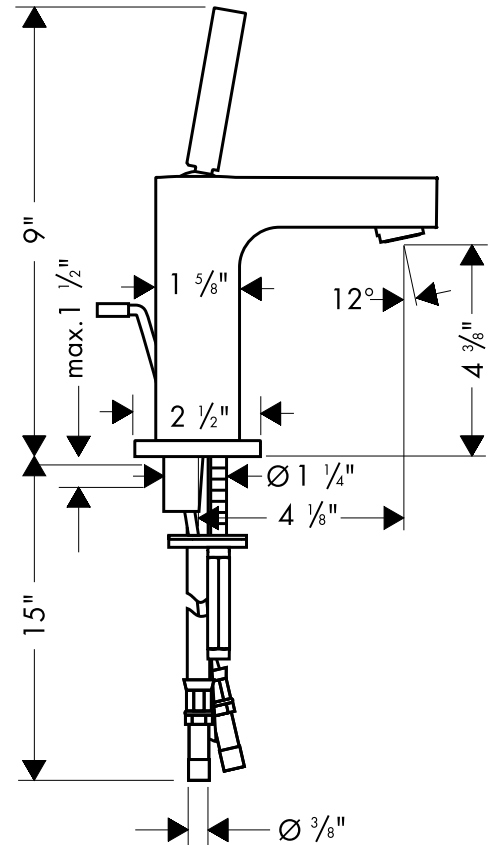

Axor Citterio™ Single-Control Lavatory Mixer 39010XX1

Available in Chrome (00) and Platinum (42)

Product Specification

Single-hole installation
ADA compliant
Includes pop-up drain assembly

Hole size	1 3/8"
Maximum depth of mounting surface	1 1/2"
Flow rate @ 45 psi	2.2 gpm
Maximum water pressure	145 psi
Recommended water pressure	14.5 - 75 psi
Recommended hot water temperature	120°F - 140°F*

The supply hoses on this faucet require supply stops with 3/8" compression fittings (not included)

*Some municipalities limit the maximum water temperature from the water heater to 120° or below. Please know and follow all applicable local codes when setting the temperature on the water heater.