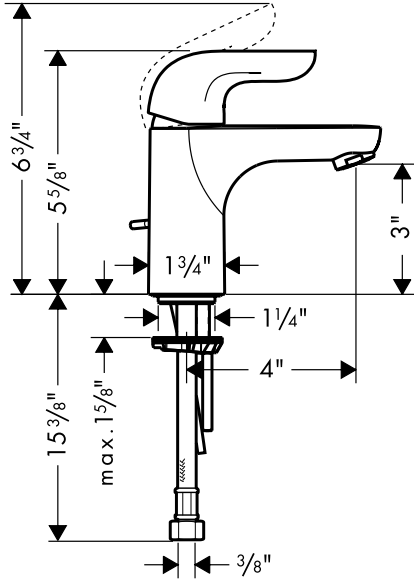

Allegro E Single Control Lavatory Faucet

04180XX0

ECO
RIGHT

Product Features

- Single hole installation
- Single control with ceramic cartridge
- Flexible supply hoses
- Includes pop-up drain
- 1.5 gpm max.

The measurements shown are for reference only.

Products and specifications shown are subject to change without notice.

Specification sheet revised 7/2009

hansgrohe