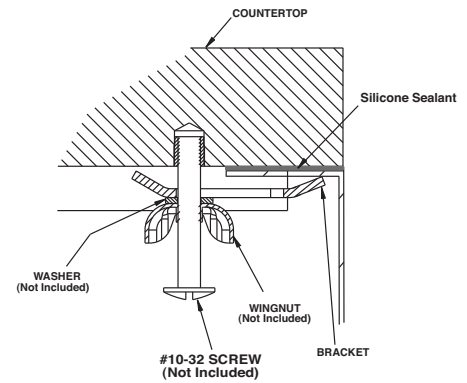

Buy it for looks. Buy it for life.®

Specifications

SINK DESCRIPTION

- Manufactured of 16 gauge stainless steel
- The single bowl is a minimum of 30" x 18" x 10"
- Has one 3-1/2" diameter recessed drain opening
- SoundShield undercoating maximizes sound deadening and inhibits condensation
- Made in U.S.A.
- Silicone sealant not provided. Includes mounting bracket
- Other standard mounting hardware not included

INSTALLATION

- Template enclosed with sink
- Template ordering number 22539

STANDARDS

- Third party certified to ASME A112.19.3/CSA B45.4 and all applicable specifications referenced therein

WARRANTY

- Limited lifetime warranty against material or manufacturing defects

**Lancelot® Professional Undermount
Single Bowl Sink
Model: S22380
(UMTL-30" x 18" x 10")**

Installation Detail

CRITICAL DIMENSIONS

(DO NOT SCALE)

FOR MORE INFORMATION CALL: 1-800-BUY-MOEN

www.moen.com