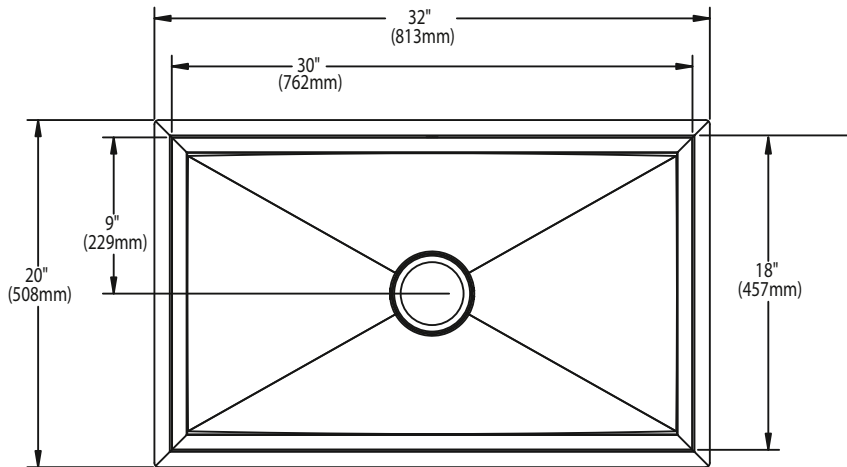

Buy it for looks. Buy it for life.®

Specifications

SINK DESCRIPTION

- Manufactured of 16 gauge stainless steel
- The single bowl is a minimum of 30" x 18" x 10"
- Has one 3-1/2" diameter recessed drain opening
- SoundShield undercoating maximizes sound deadening and inhibits condensation
- Made in U.S.A.
- Silicone sealant not provided. Includes mounting bracket
- Other standard mounting hardware not included

**Lancelot® Professional Undermount
Single Bowl Sink
Model: S22380
(UMTL-30" x 18" x 10")**

Installation Detail

CRITICAL DIMENSIONS

(DO NOT SCALE)

FOR MORE INFORMATION CALL: 1-800-BUY-MOEN

www.moen.com