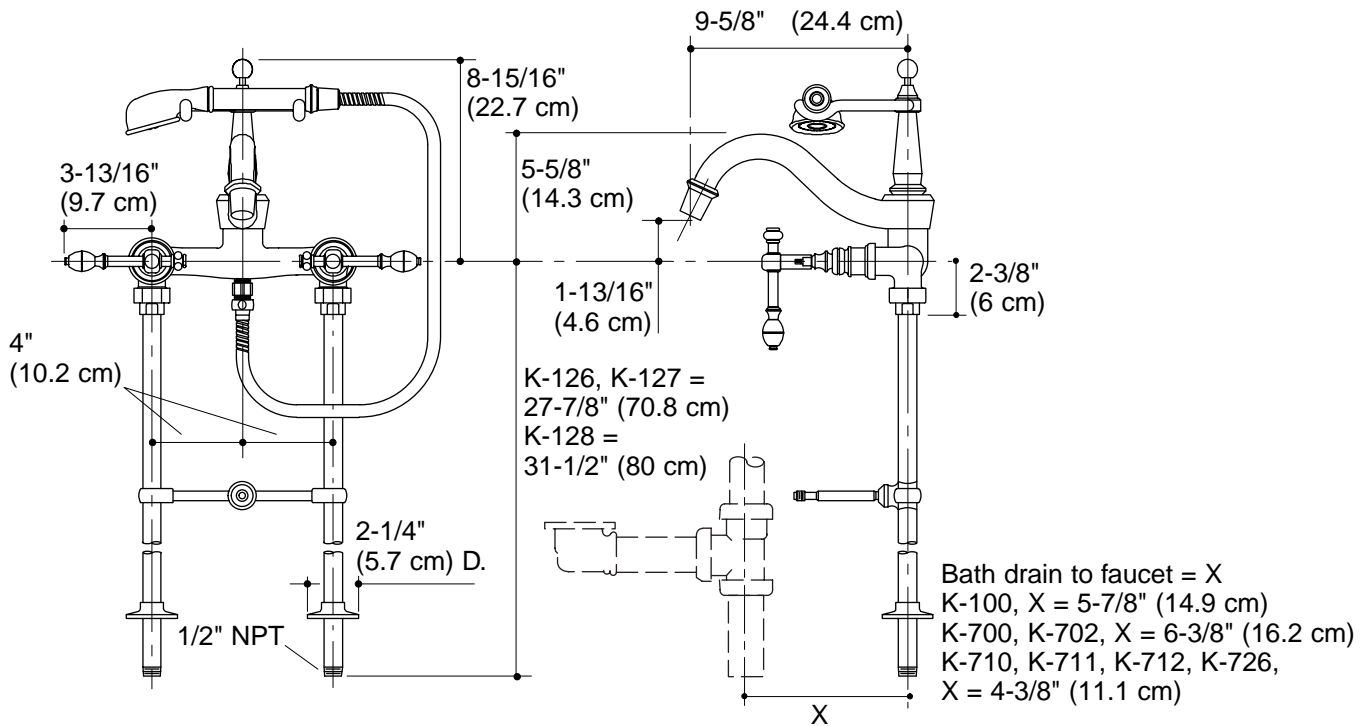

IV GEORGES BRASS™

Technical Information

Mexico products have an M after the first sequence of numbers (such as K-12345 M).	
Applicable components:	
Bath faucet with handshower and lever handles*	K-6905-4
Riser tubes for deck-mount	K-126
Riser tubes for Birthday™ bath	K-127
Riser tubes for Vintage™ bath	K-128
*Requires riser tubes.	
Lever handles are ADA compliant.	

Installation Notes

Install this product according to the installation guide.

Product Diagram