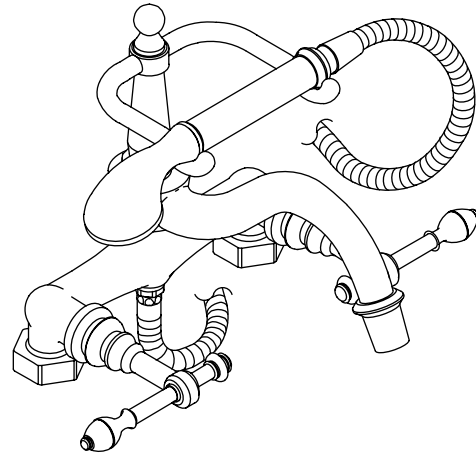

IV GEORGES BRASS™

Features

- Brass construction
- Bath- or deck-mount
- Brass valve bodies
- Lever handles
- 1/2" quarter-turn washerless ceramic disc valves
- 9-5/8" (24.4 cm) spout with diverter
- Traditional handshower with 69" (175.3 cm) hose

**BATH FAUCET
K-6905-4**

ALSO K-126, K-127, K-128

ADA

Codes/Standards Applicable

Specified model meets or exceeds the following:

- ASME A112.18.1
- CSA B125
- IAPMO/UPC
- ADA
- ASSE 1014
- ASSE 1025
- Listed in the State of Wisconsin

Colors/Finishes

- PB: Polished Brass
- Other: Refer to Price Book for additional colors/finishes

Specified Model

Model	Description	Color/Finish		
K-6905-4	IV Georges Brass bath- or deck-mount bath faucet with handshower	☐ PB	☐ Other _____	
Required Accessory				
K-126	27-7/8" (70.8 cm) Riser tubes, pair (for deck-mount bath faucet)	☐ CP	☐ PB	☐ Other _____
K-127	27-7/8" (70.8 cm) Riser tubes, pair (for K-100 Birthday™ Bath)	☐ CP	☐ PB	☐ Other _____
K-128	31-1/2" (80 cm) Riser tubes, pair (for K-700 Vintage™ Bath)	☐ CP	☐ PB	☐ Other _____

Product Specification

Two-handle bath- or deck-mount bath faucet shall be of brass construction. Faucet shall feature brass valve bodies. Faucet shall feature 1/2" quarter-turn washerless ceramic disc valves, assuring positive handle stop positioning. Product requires riser tubes. Product shall include a traditional handshower with 69" (175.3 cm) hose, 9-5/8" (24.4 cm) diverter spout, and lever handles. Faucet shall be Kohler Model K-6905-4-_____ and the riser tubes shall be Kohler Model K-_____-_____.