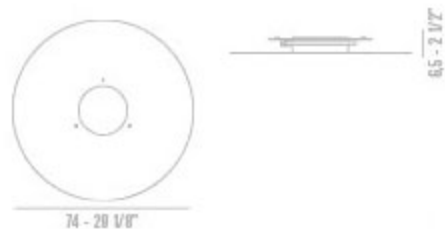

ELLEPI

DESIGN: MATILDE ALESSANDRA / 2003

ELLEPI
FLUORESCENZA
1X55W

WALL OR CEILING LAMP
WITH COLOURED OR
SATINED POLICARBONATE
SHADE AND WHITE SATINED
MIDDLE RING.