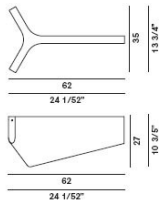

DESIGN STUDIO KAIROS/2003

Modular wall bracket with coloured and satined polyethylene shade.

Bianco

Giallo

Arancio

Grigio

Certifications**BULBS (120 V)**fluorescent
1x18W 2G11
electronic ballast**BULBS (120 V)**fluorescent
1x18W 2G11 type T5 electronic ballast