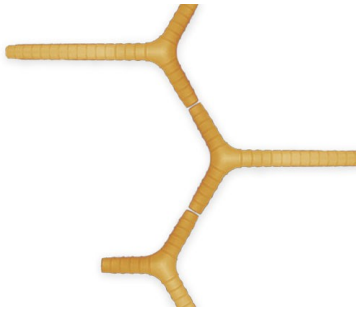

DESIGN STUDIO KAIROS/2003

Modular wall bracket with coloured and satined polyethylene shade.

Bianco

Giallo

Arancio

Grigio

Certifications**BULBS (120 V)**fluorescent
1x18W 2G11
electronic ballast**BULBS (120 V)**fluorescent
1x18W 2G11 type T5 electronic ballast