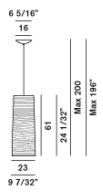

halogen
1x200W RSC (4 11/16") type T3

Tress media

Bianco

Nero

Rosso

Certifications

BULBS

halogen
1x100W E27

BULBS (120 V)

halogen
1x75W E26 medium - type PAR 30 30°

Tress piccola

Bianco

Nero

Rosso

Certifications

BULBS