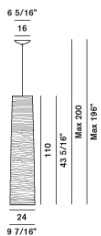

Tress media