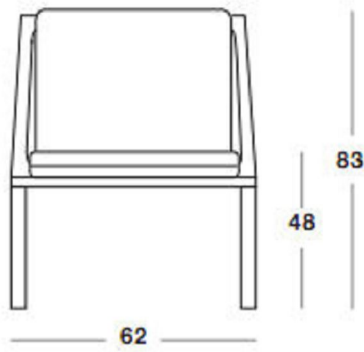

Methacrylate version
L 62 P 59 H 80,5 H 46 (seat)

Leather version
L 62 P 59 H 83 H 48 (seat)
