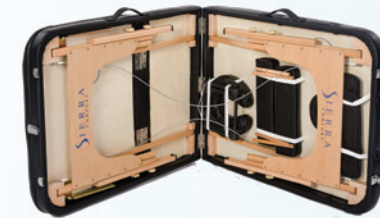

Sierra Comfort SC-501 Relief Portable Massage Table

Constructed of high quality maple hardwood, the Sierra Comfort SC-501 Relief Portable Massage Table features 2.5 inches of high density foam for a comfortable massage experience. The adjustable face cradle that is included with this product allows for comfortable positioning of the head. In addition, both a convenient carry bag with shoulder strap and forward swinging arm rest are included.

Features:

- Carry Bag with Shoulder Strap
- Waterproof and Oil Resistant Deck
- High Density Foam
- Beach Maple Hardwood Construction
- Lightweight Adjustable Face Cradle
- Forward Swinging Arm Cradle
- 2.5-inch High Density Foam Deck
- Premium Carry Handles
- Durable Stitching

Specifications:

- Open: 74-inch Long x 28-inch Wide
- Length (w / Face Cradle) 82-inch
- Height (adjustable): 23 to 33-inch
- Closed: 38 Long x 28 Wide x 7 Thick
- No Tools Needed for Set-Up
- 36 lb. Base Table Weight (39 lb. with Accessories)
- Color: Black

Includes:

- SC-501 Relief Portable Massage Table
- Carry Bag (SC-515)
- 2.5-inch High Density Foam Padding
- Removable / Adjustable Face Cradle
- Built-in Face Portal
- Forward Swinging Arm Cradle
- Table Widening Arm Supports
- 5 Year Limited Warranty