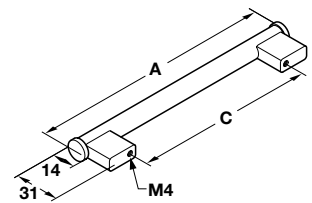

9 - Steel and Zinc, matt chrome

Item No.

117.26.400

168

128

Sug. Retail Price/pc.

\$32.84

117.25.401