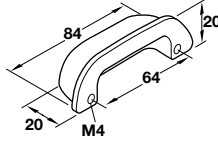

Item No.

109.80.401

Sug. Retail Price/pc.

\$13.60

5 - Zinc, brushed chrome

Item No.

105.62.410

Sug. Retail Price/pc.