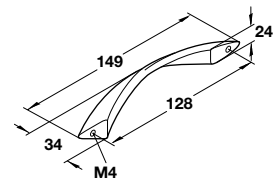

6 - Zinc, matt chrome

Item No.

110.07.400

Sug. Retail Price/pc.

$7.02