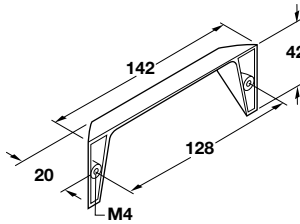

8 - Zinc, matt chrome

Item No.

151.54.400

Sug. Retail Price/pc.

$12.18