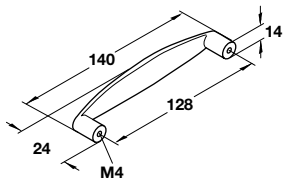

7 - Zinc, matt chrome

Item No.

110.08.400

Sug. Retail Price/pc.

$7.80