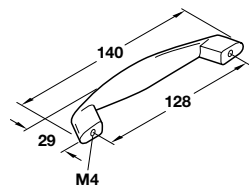

7 - Zinc, matt chrome

Item No.	Sug. Retail Price/pc.
104.39.406	\$5.66

8 - Zinc, matt chrome

Item No.	Sug. Retail Price/pc.
131.14.410	\$13.70

9 - Zinc, matt chrome

Item No.	A x B x D	C	Sug. Retail Price/pc.
104.64.401	74 x 28 x 15	96	\$8.88
104.64.402	138 x 30 x 17	128	\$15.80