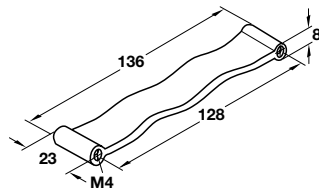

2 - Zinc, matt chrome

Item No.	Sug. Retail Price/pc.
109.15.402	$16.10