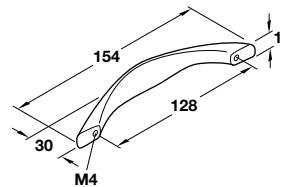

11 - Zinc, matt chrome

Item No.	Sug. Retail Price/pc.
110.09.400	$6.22