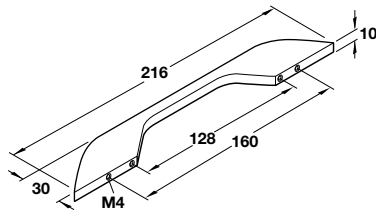

6 - Zinc, matt chrome

5 - Zinc, matt chrome

Item No.	Sug. Retail Price/pc.
110.07.432	$20.02