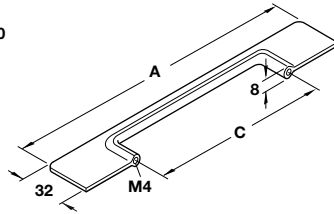

6 - Zinc, matt chrome

Item No.	A	C	Sug. Retail Price/pc.
111.77.452	202	128	$16.88
111.77.453	240	160	$23.10

Item No.	Sug. Retail Price/pc.
104.39.406	$5.66

Item No.	Sug. Retail Price/pc.
131.14.410	$13.70