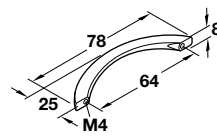

3 - Zinc, matt chrome

Item No.	Sug. Retail Price/pc.
109.64.401	$11.86