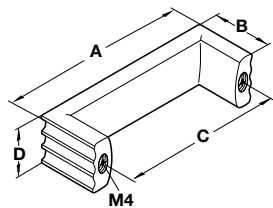

7 - Zinc, matt chrome

Item No.	Sug. Retail Price/pc.
104.39.406	\$5.66

8 - Zinc, matt chrome

Item No.	Sug. Retail Price/pc.
131.14.410	\$13.70

9 - Zinc, matt chrome

Item No.	A x B x D	C	Sug. Retail Price/pc.
104.64.401	74 x 28 x 15	96	\$8.88
104.64.402	138 x 30 x 17	128	\$15.80