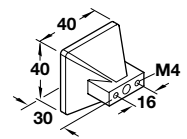

7 - Zinc, matt chrome

Item No.	Sug. Retail Price/pc.
104.39.406	\$5.66

8 - Zinc, matt chrome

Item No.	Sug. Retail Price/pc.
131.14.410	\$13.70

9 - Zinc, matt chrome

Item No.	A x B x D	C	Sug. Retail Price/pc.
104.64.401	74 x 28 x 15	96	\$8.88
104.64.402	138 x 30 x 17	128	\$15.80