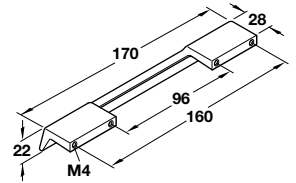

4 - Zinc, matt chrome

Item No.	Sug. Retail Price/pc.
111.06.403	$20.28