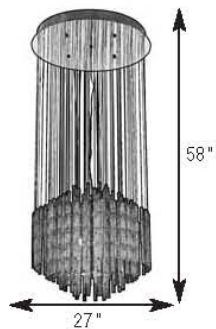

# ENTOURAGE

**Model:** 81269-PC  
**Lamp:** 8 x 20W - 12V - G4 (included)

**Finish:** Polished Chrome  
**Glass:** Clear

**Model:** 81265-PC  
**Lamp:** 24 x 40W - 120V - G9 (included)