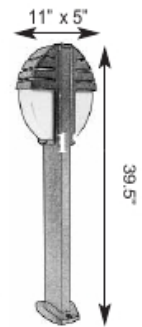

1832

1831

1833

Model: 1833
Lamp: 2 x 60W – 120V – A19
CFL Lamp: 2 x Quad13 (G24q-1) (must specify) Electronic (lamp not included)

All fixtures above are suitable for wet locations.
Note: Consult factory for 277v. CFL ballast.

SYNCHRO

Model: 1832
Ext.: 5"
Lamp: 1 x 60W – A19
CFL Lamp: 1 x Quad13 (G24q-1) (must specify) Electronic (lamp not included)
Lens: Opal Acrylic
Material: Die-Cast Aluminum
Finish: White
 Architectural Silver
 Architectural Bronze