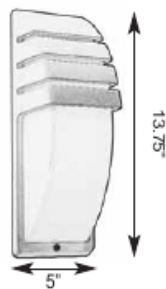

1832

1831

1833

Model: 1833
Lamp: 2 x 60W – 120V – A19
CFL Lamp: 2 x Quad13 (G24q-1) (must specify) Electronic (lamp not included)

All fixtures above are suitable for wet locations.
Note: Consult factory for 277v. CFL ballast.

SYNCHRO

Model: 1832
Ext.: 5"
Lamp: 1 x 60W – A19
CFL Lamp: 1 x Quad13 (G24q-1) (must specify) Electronic (lamp not included)
Lens: Opal Acrylic
Material: Die-Cast Aluminum
Finish: White
 Architectural Silver
 Architectural Bronze