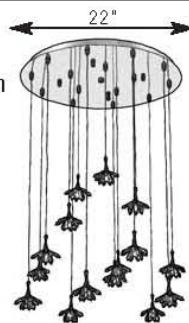

CONFUZION

Model: 72145-PC
O.H.: Supplied with 10 ft. coaxial cable)
Lamp: 28 x 20W – 12V – G4 (included)
Finish: Polished Chrome
Crystal: Asfour Handcut Crystal

Model: 72148-PC
O.H.: Supplied with 6 ft. coaxial cable
Lamp: 15 x 20W – 120V – G4 (included)

Model: 72141-PC
O.H.: Supplied with 10 ft. coaxial cable
Lamp: 1 x 20W – 12V – G4 (included)