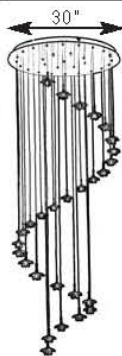

CONFUZION

Model: 72145-PC
O.H.: Supplied with 10 ft. coaxial cable)
Lamp: 28 x 20W – 12V – G4 (included)
Finish: Polished Chrome
Crystal: Asfour Handcut Crystal

Model: 72148-PC
O.H.: Supplied with 6 ft. coaxial cable
Lamp: 15 x 20W – 120V – G4 (included)

Model: 72141-PC
O.H.: Supplied with 10 ft. coaxial cable
Lamp: 1 x 20W – 12V – G4 (included)