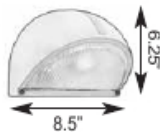

CLARET

ATHENA

KANADU

DELPHI

Model: 1844
Ext.: 5"
Lamp: 1 x 60W – A19
CFL Lamp: 1 x Quad18 (G24q-2)
(must specify) Electronic (lamp not included)
Lens: Ribbed Glass
Material: Die-Cast Aluminum
Finish: White

Model: 1862
Ext.: 4"
Lamp: 1 x 60W – A19
Lens: Acrylic
Material: Die-Cast Aluminum
Finish: Architectural Bronze