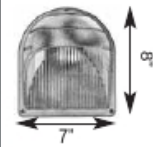

1844-WHT

1864-BZ

1862-BZ

1842-SL

All fixtures above are suitable for wet locations.

**Note:** Consult factory for 277v. CFL ballast.