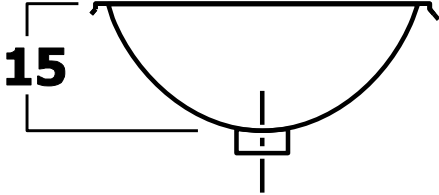

Memphis 3029/35

**Model: MEMPHIS 3029/35**

**Dimensions (inch):**

Inside: 13.8 x 5.9

Overall: 16.1 diameter

WS BATH COLLECTIONS  
1051 Lea Drive  
Collegeville, PA 19426  
Tel. 610 831 0214  
Fax 610 831 0215  
[www.wsbathcollections.com](http://www.wsbathcollections.com)  
[info@wsbathcollections.com](mailto:info@wsbathcollections.com)