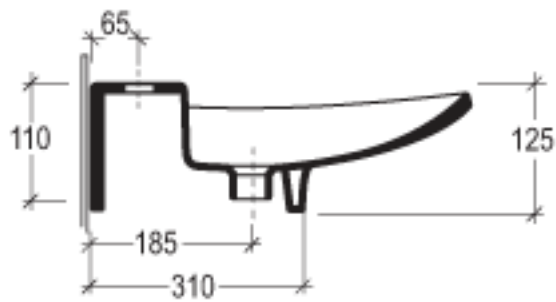

# Product Specs Sheets

29.5" x 19.7" x 4.9"

**Collection**  
**Ceramica**  
**Design**

**Model** |  
**Fly 75**

Dimensions  
shown metric

**WS BATH COLLECTIONS**  
1051 Lea Drive - Collegeville, PA 19426  
Tel. 610 831 0214 - Fax 610 831 0215  
[www.wsbatchollections.com](http://www.wsbatchollections.com)  
[info@wsbatchollections.com](mailto:info@wsbatchollections.com)