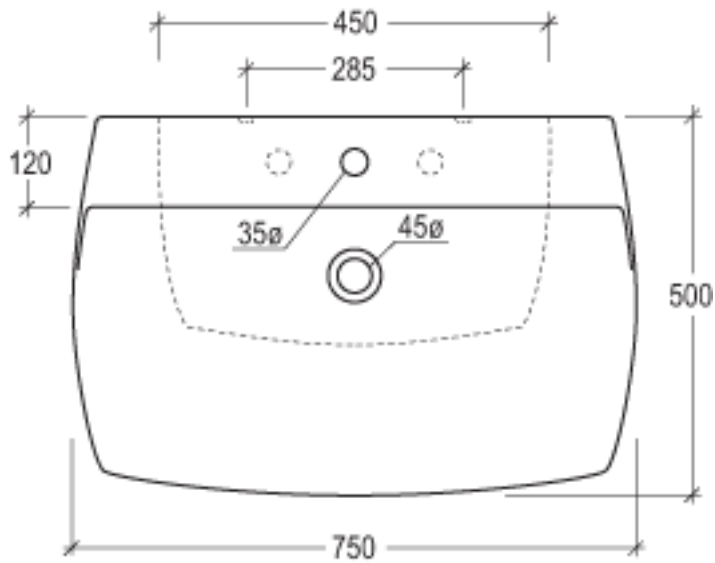

# Product Specs Sheets

29.5" x 19.7" x 4.9"

**Collection**  
**Ceramica**  
**Design**

**Model** |  
**Fly 75**

Dimensions  
shown metric

**WS BATH COLLECTIONS**  
1051 Lea Drive - Collegeville, PA 19426  
Tel. 610 831 0214 - Fax 610 831 0215  
[www.wsbatchollections.com](http://www.wsbatchollections.com)  
[info@wsbatchollections.com](mailto:info@wsbatchollections.com)