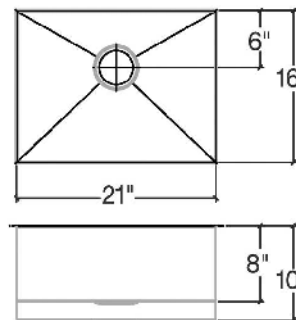

PRODUCT SPECIFICATIONS:

Sink type to be undermount single bowl. Sink to be handcrafted from a single sheet of 16 ga stainless steel having 18/10 chrome/nickel content and a no.4 brushed finish. Sink to feature bowl bottom grooves, center-back Ø3 1/2" drain placement and sound insulation pads. Sink overall dimensions to be 22" left-to-right and 17,5" front to back. Bowl dimensions to be 21" left-to-right and 16" front to back. Sink to feature 29mm radius corners. Sink to be Julien Classic™ collection model no. 3206 with bowl depth of 8" or model no. 3207 with bowl depth of 10".

PROJECT/JOB INFORMATION:

Project/Job name: _____

Specifier: _____

Contractor: _____

SINK DIMENSIONS:

Model	Overall	Bowl (s)	Depth	Recommended Cabinet size
3206	22 x 17,5	21 x 16	8	27
3207	22 x 17,5	21 x 16	10	27

- All dimensions are in inches
- Cutout template supplied with every sink and available on our web site

This specification is subject to change without notice. Julien assumes no responsibility for the use of superseded or voided specifications.