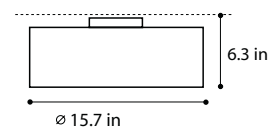

zenit

RAMÓN VALLS / 2002

powered by
Global Lighting

supports:
painted metal

shade:
cotton and plexiglass diffuser

Grey - cotton

Square	187400
Cylindric	187405

	2 x 60 W	B-10
---	----------	------