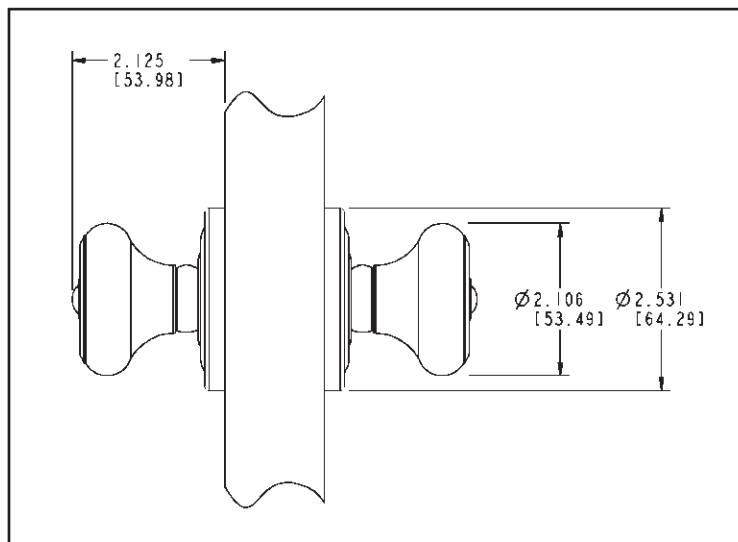

BALDWIN®

5410 - COLONIAL KNOB

IMAGES KNOB

SPECIFICATIONS

- > Certified by Underwriters Laboratories (UL) for use on fire doors up to three-hour rating
- > U L10C / UBC 7-2 (1997) Positive Pressure Rated, UL10B Pressure Rated
- > Material: Solid Forged Brass

SHOWN WITH CLASSIC ROSE

TIER 1 FINISHES

TIER 2 FINISHES