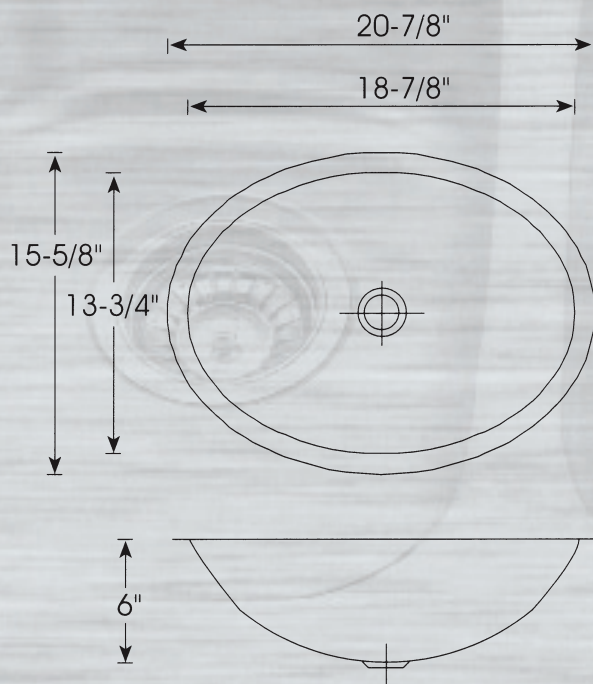

YOSEMITE

STAINLESS STEEL SINKS

MAGNUM 1400

Description

Oval Sink

Size

20-7/8" x 15-5/8" x 6" deep

Features

T-304, 18 Gauge Stainless Steel*
1-3/4" Drain Opening

Finish

Satin Finish

Installation

Undercounter Installation
Supplied with Fasteners

*This high quality Yosemite sink is a heavy gauge, type 304 (18/8), surgical grade, stainless steel for maximum durability - 18% chromium (for shine) and 8% nickel (for rust resistance).