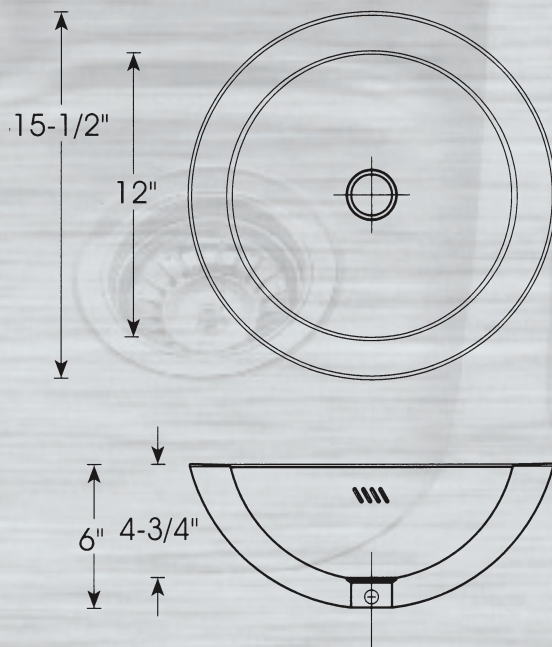

YOSEMITE

STAINLESS STEEL SINKS

MAGNUM 1228

Description

Double Layer Tank Sink

Size

15-1/2" x 6" deep

Features

T-304, 18 Gauge Stainless Steel*
1-3/4" Drain Opening
Overflow Hole

Finish

Satin Finish

Installation

Drop-in Installation

*This high quality Yosemite sink is a heavy gauge, type 304 (18/8), surgical grade, stainless steel for maximum durability - 18% chromium (for shine) and 8% nickel (for rust resistance).