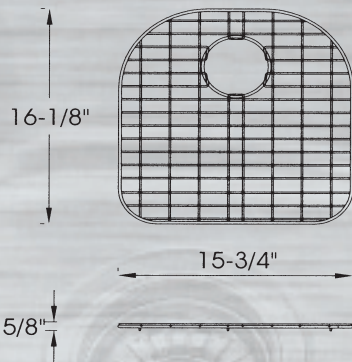

YOSEMITE

STAINLESS STEEL SINKS

Accessories [Sold Separately]

Strainer: SSS114

Bottom Grid: BG4745 for Big Bowl

Bottom Grid: BG4026 for Small Bowl

Model: BG4745 Bottom Grid for MAG3121L big bowl

Model: BG4026 Bottom Grid for MAG3121L small bowl

MAGNUM 3121L

Available in Two Options: L=Big Bowl on the Left

Description

Undermount Double Bowl

Size

31-1/2" x 20-5/8" x 9"(B), 7"(S) deep

Features

T-304, 18 Gauge Stainless Steel*
 Small Bowl on the Right
 StoneGuard Undercoated Over Rubber Pad
 Offset Drain. 3-1/2" Drain Opening

Finish

Satin Finish

Installation

Undercounter Installation
 Supplied with Cutout Template, Fasteners

*This high quality Yosemite sink is a heavy gauge, type 304 (18/8), surgical grade, stainless steel for maximum durability - 18% chromium (for shine) and 8% nickel (for rust resistance).