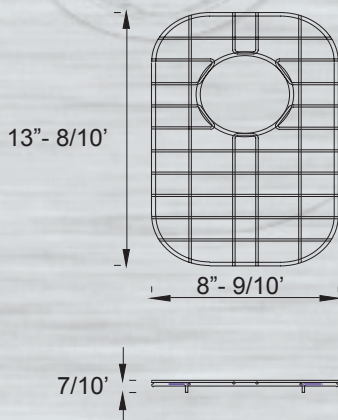

YOSEMITE

STAINLESS STEEL SINKS

Accessories [Sold Separately]

Strainer: SSS114

Bottom Grid: BG4745 for Big Bowl

Bottom Grid: BG4026 for Small Bowl

Model: BG4745 Bottom Grid for MAG3121L big bowl

Model: BG4026 Bottom Grid for MAG3121L small bowl

MAGNUM 3121L

Available in Two Options: L=Big Bowl on the Left

Description

Undermount Double Bowl

Size

31-1/2" x 20-5/8" x 9"(B), 7"(S) deep

Features

T-304, 18 Gauge Stainless Steel*
 Small Bowl on the Right
 StoneGuard Undercoated Over Rubber Pad
 Offset Drain. 3-1/2" Drain Opening

Finish

Satin Finish

Installation

Undercounter Installation
 Supplied with Cutout Template, Fasteners

*This high quality Yosemite sink is a heavy gauge, type 304 (18/8), surgical grade, stainless steel for maximum durability - 18% chromium (for shine) and 8% nickel (for rust resistance).