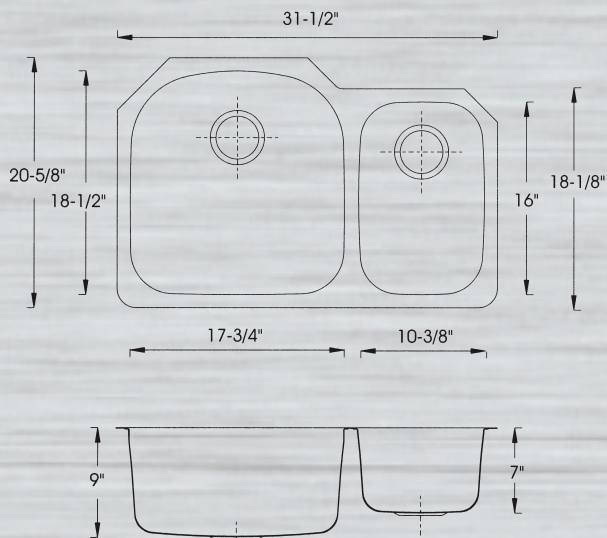

YOSEMITE

STAINLESS STEEL SINKS

Accessories [Sold Separately]

Strainer: SSS114

Bottom Grid: BG4745 for Big Bowl

Bottom Grid: BG4026 for Small Bowl

Model: BG4745 Bottom Grid for MAG3121L big bowl

Model: BG4026 Bottom Grid for MAG3121L small bowl

MAGNUM 3121L

Available in Two Options: L=Big Bowl on the Left

Description

Undermount Double Bowl

Size

31-1/2" x 20-5/8" x 9"(B), 7"(S) deep

Features

T-304, 18 Gauge Stainless Steel*
 Small Bowl on the Right
 StoneGuard Undercoated Over Rubber Pad
 Offset Drain. 3-1/2" Drain Opening

Finish

Satin Finish

Installation

Undercounter Installation
 Supplied with Cutout Template, Fasteners

*This high quality Yosemite sink is a heavy gauge, type 304 (18/8), surgical grade, stainless steel for maximum durability - 18% chromium (for shine) and 8% nickel (for rust resistance).