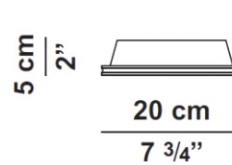

Date: _____

Project: _____

Fixture Type: _____

Specifier/Rep: _____

△ WITH LED (D8-6041)

Certified by for North American Standard

APPLICATION:

Recessed - Trimless

CONSTRUCTION:

Fixture Material:

Plaster

Fixture Finish:

(See next page for available options)

Available Finish/Size/Lamping Options

Options Available (See next pages)

Component Requirement:

Complete Unit, no component required

ELECTRICAL:

Lamp Category: LED

Power Supply:

Integral

Voltage/Constant Current:

12

(277v or 347v available upon request)

Emergency:

N/A

IP RATING:

N/A

OPTICS:

Diffusor Material:

N/A

Diffusor Finish:

(See next page for available options)

Reflector: N/A

Efficiency:

N/A

PRODUCT FEATURES:

Plaster Housing Frame with 13W LED adjustable Metal White Spot (LED lamp with integral driver included)