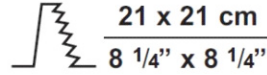

**Date:** \_\_\_\_\_

**Project:** \_\_\_\_\_

**Fixture Type:** \_\_\_\_\_

**Specifier/Rep:** \_\_\_\_\_

△ WITH LED (D8-6041)

Certified by  for North American Standard

**APPLICATION:**

Recessed - Trimless