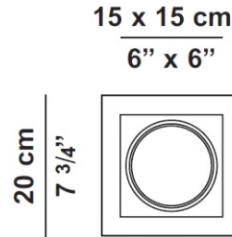

**Date:** \_\_\_\_\_

**Project:** \_\_\_\_\_

**Fixture Type:** \_\_\_\_\_

**Specifier/Rep:** \_\_\_\_\_

△ WITH LED (D8-6041)

Certified by  for North American Standard

**APPLICATION:**

Recessed - Trimless

## Available Sizing/Lamp Options:

| Model No | Fixture - Diffuser | Details  |
|----------|--------------------|--|
| D8-6222  | White - N/A        | L: 20cm / 7 3/4" W: 20cm / 7 3/4" H: 5cm / 2", One LED, Max. 13W, 12V, (3000°)K, 40° |
| D8-6223  | White - N/A        | L: 20cm / 7 3/4" W: 20cm / 7 3/4" H: 5cm / 2", One LED, Max. 13W, 12V, (6000°)K, 40° |