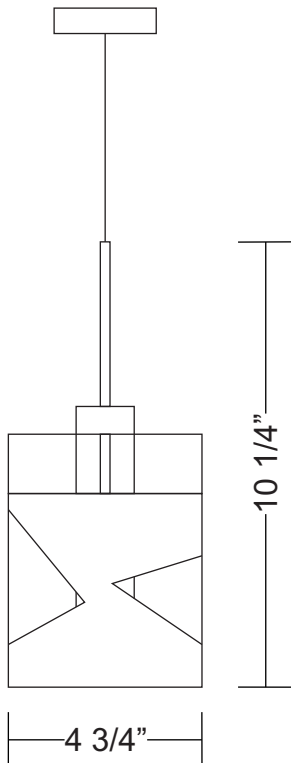

TILLY PENDANT

Dimensions

Project Name: _____

Fixture Type: _____

Product Code: D8-1189

Style: FLUSH

Lamp Diffuser: Frosted White

Finish: White Painted Metal

Lamp: 1 x100W T10

Voltage: 120V

Dimensions: L. 4 3/4" x W. 4 3/4" x Ht. 10 1/4"
comes with 5 feet of wire

Approval: Approved by  for North American Standards.

Notes: _____
