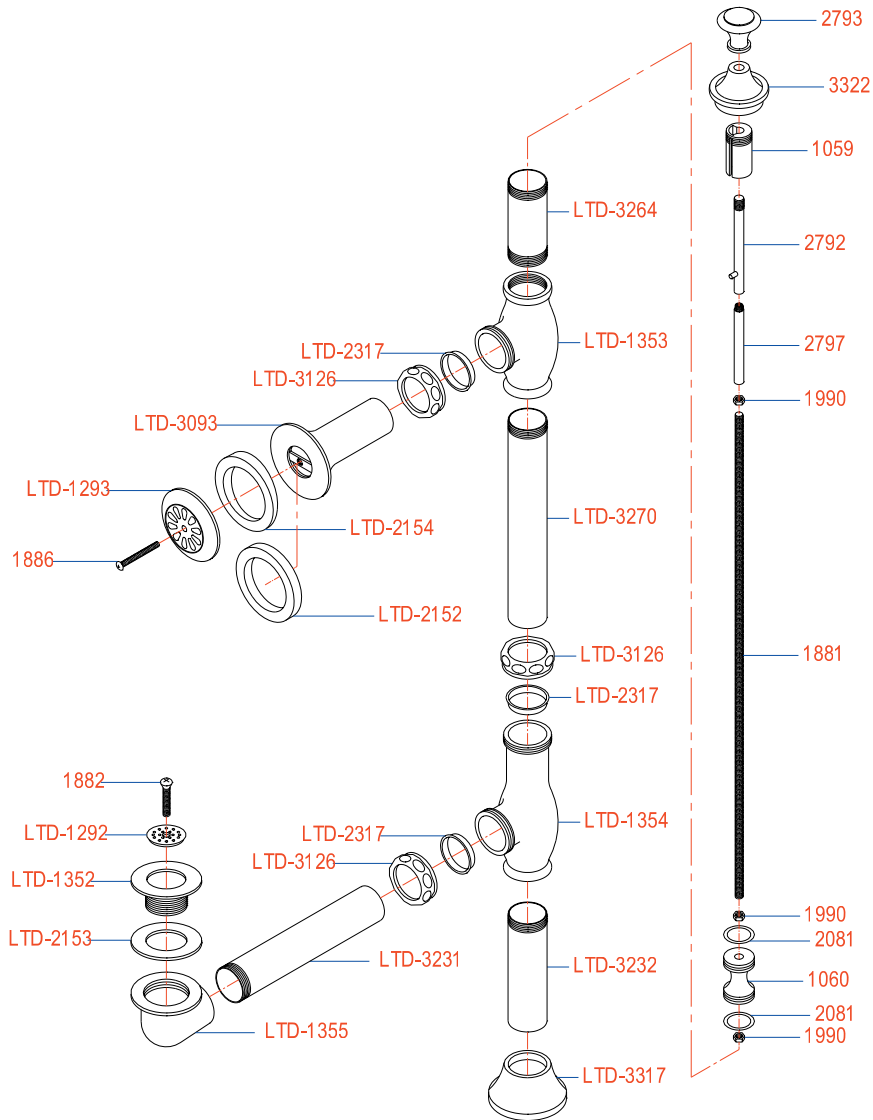

MODEL#: **DS3091**

British Lever Style Drain, Overflow to Shoe 22", Shoe to Floor, 5", Shoe Wake up 18"

**Note:** Drawing shows overall style of the product, faucet handle style may be different to the product model number this chart is referring to.