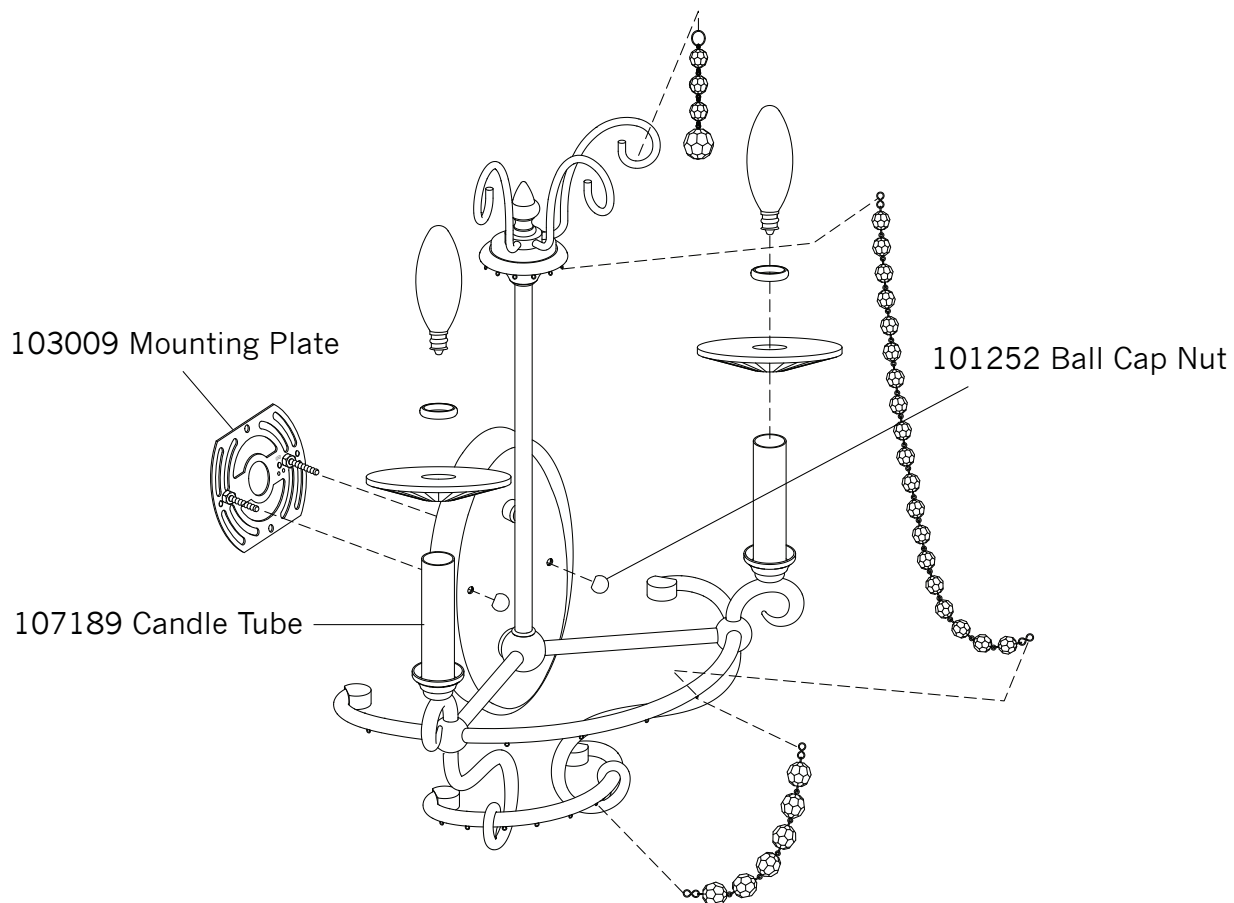

Replacement Parts For **WB1587** 1/2012

Qty.	Part #	Description
	103009	Mounting Plate
	101252	Ball Cap Nut
	107189	Candle Tube