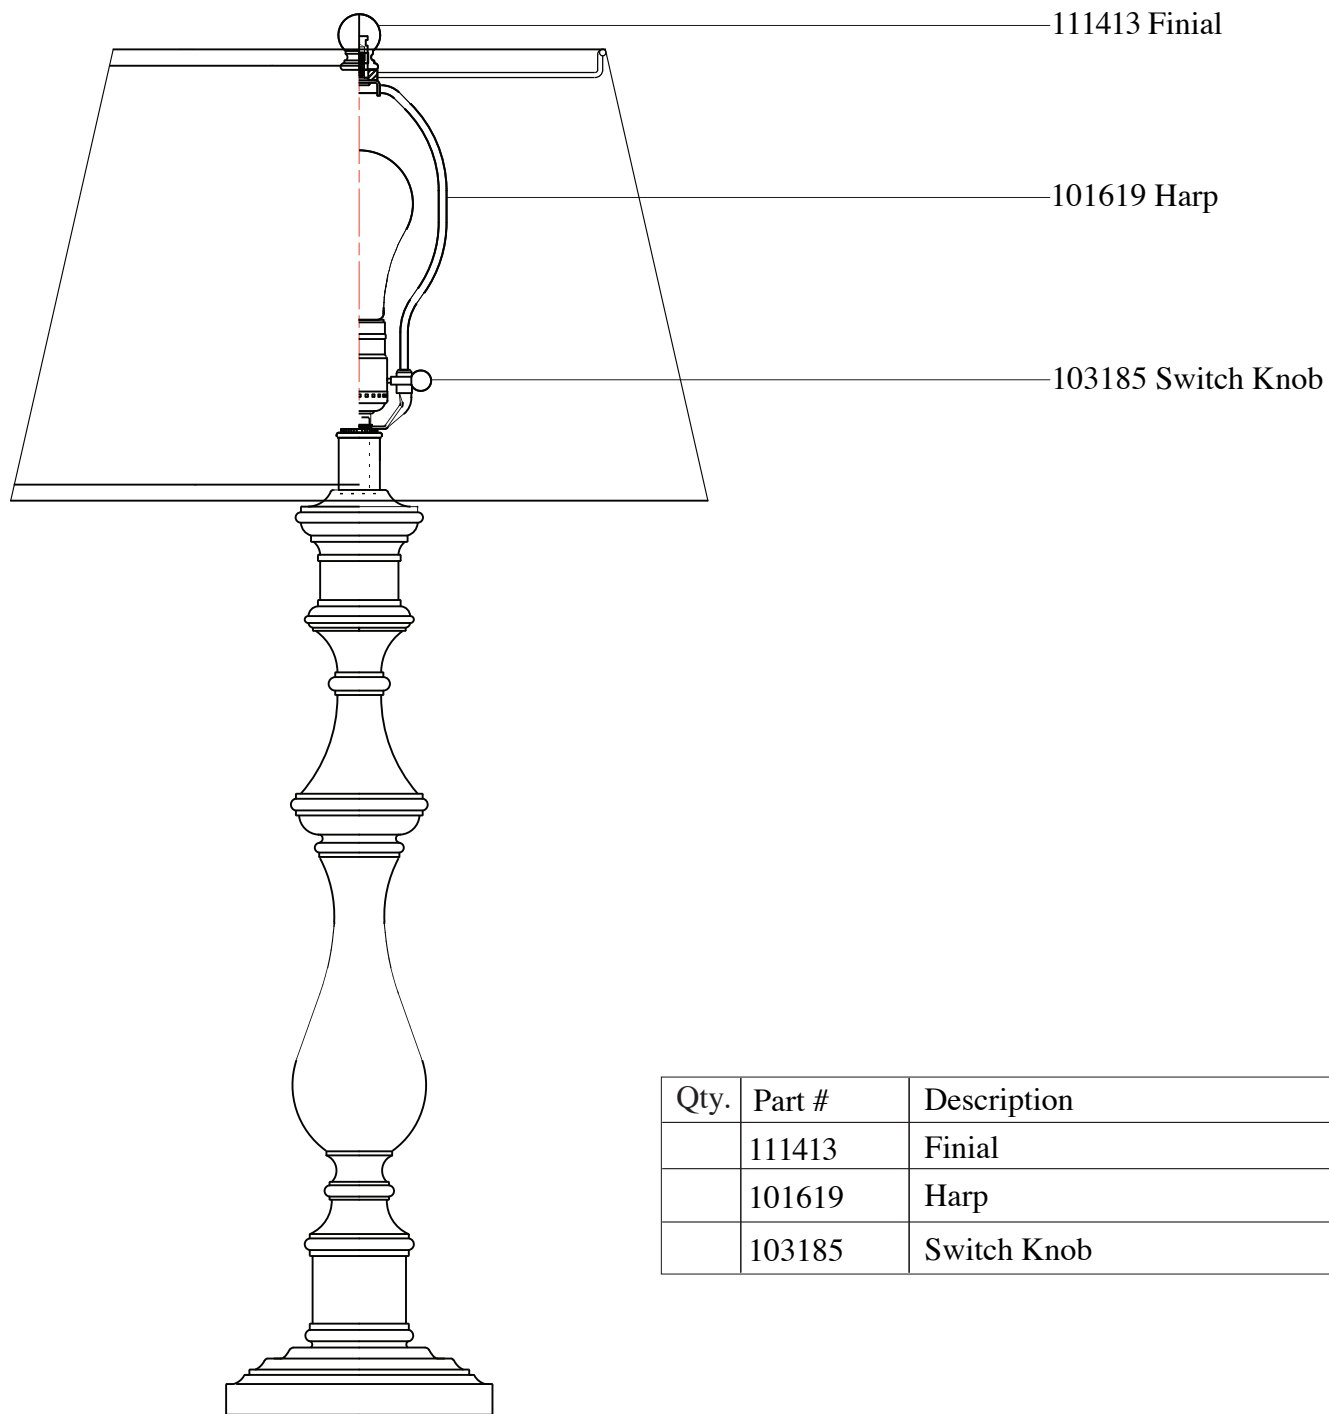

# Replacement Parts For

# 10064 2/11

Qty.	Part #	Description
	111413	Finial
	101619	Harp
	103185	Switch Knob

**MURRAY  
FEISS**

GENERATION  
BRANDS™ 