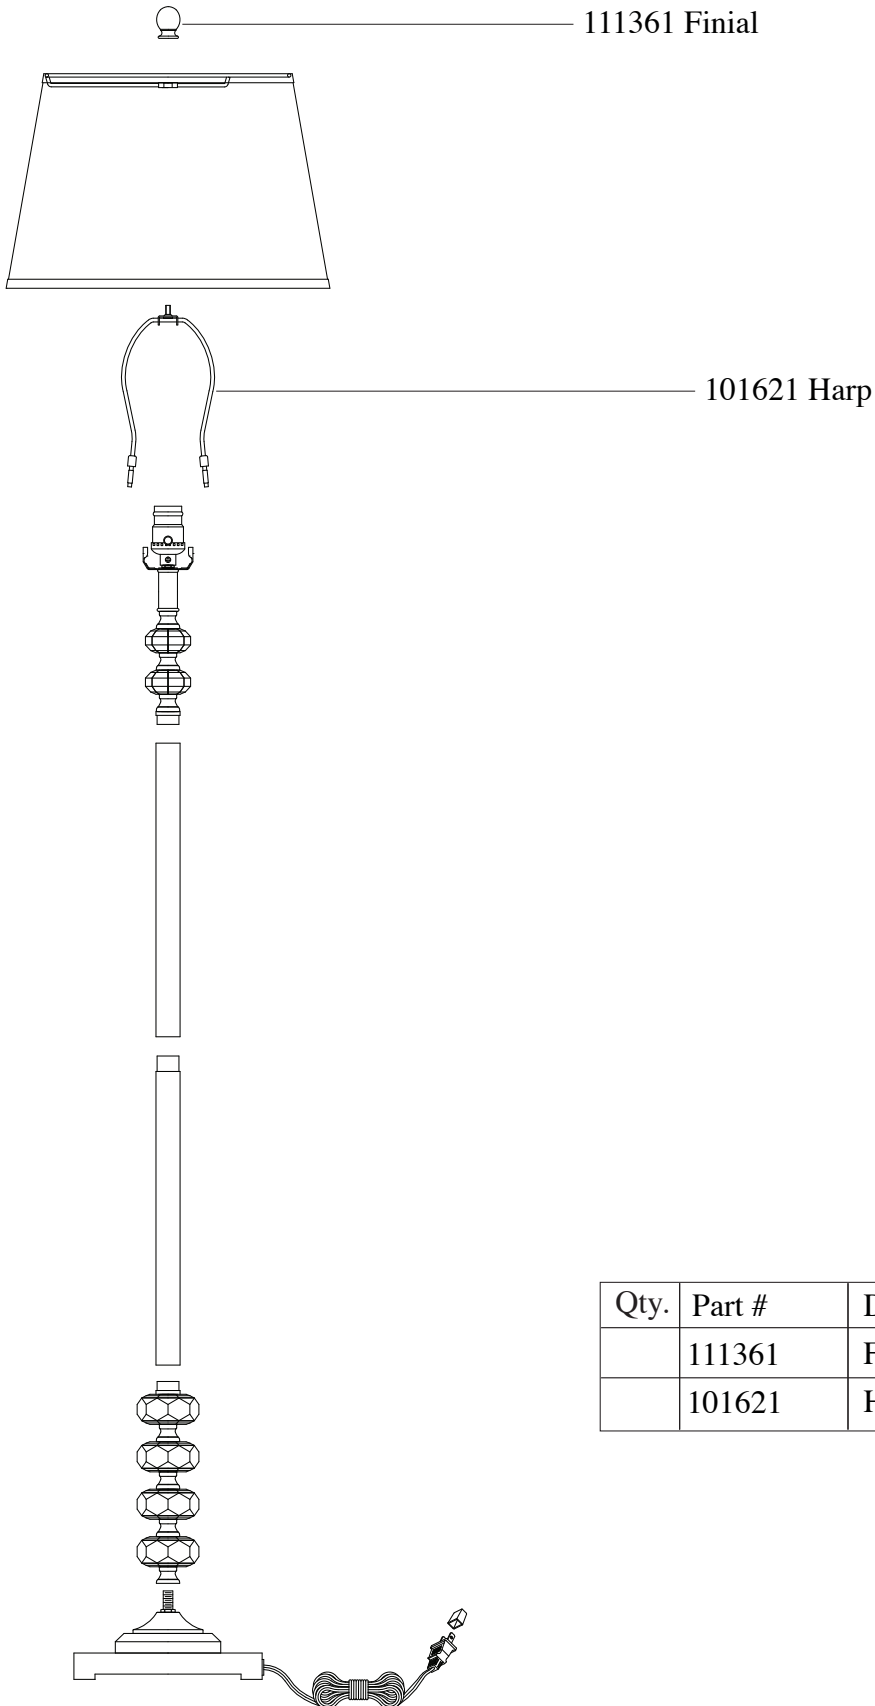

# Replacement Parts For

# FL6282 9/10

Qty.	Part #	Description
	111361	Finial
	101621	Harp

**MURRAY  
FEISS**

GENERATION  
BRANDS™ 