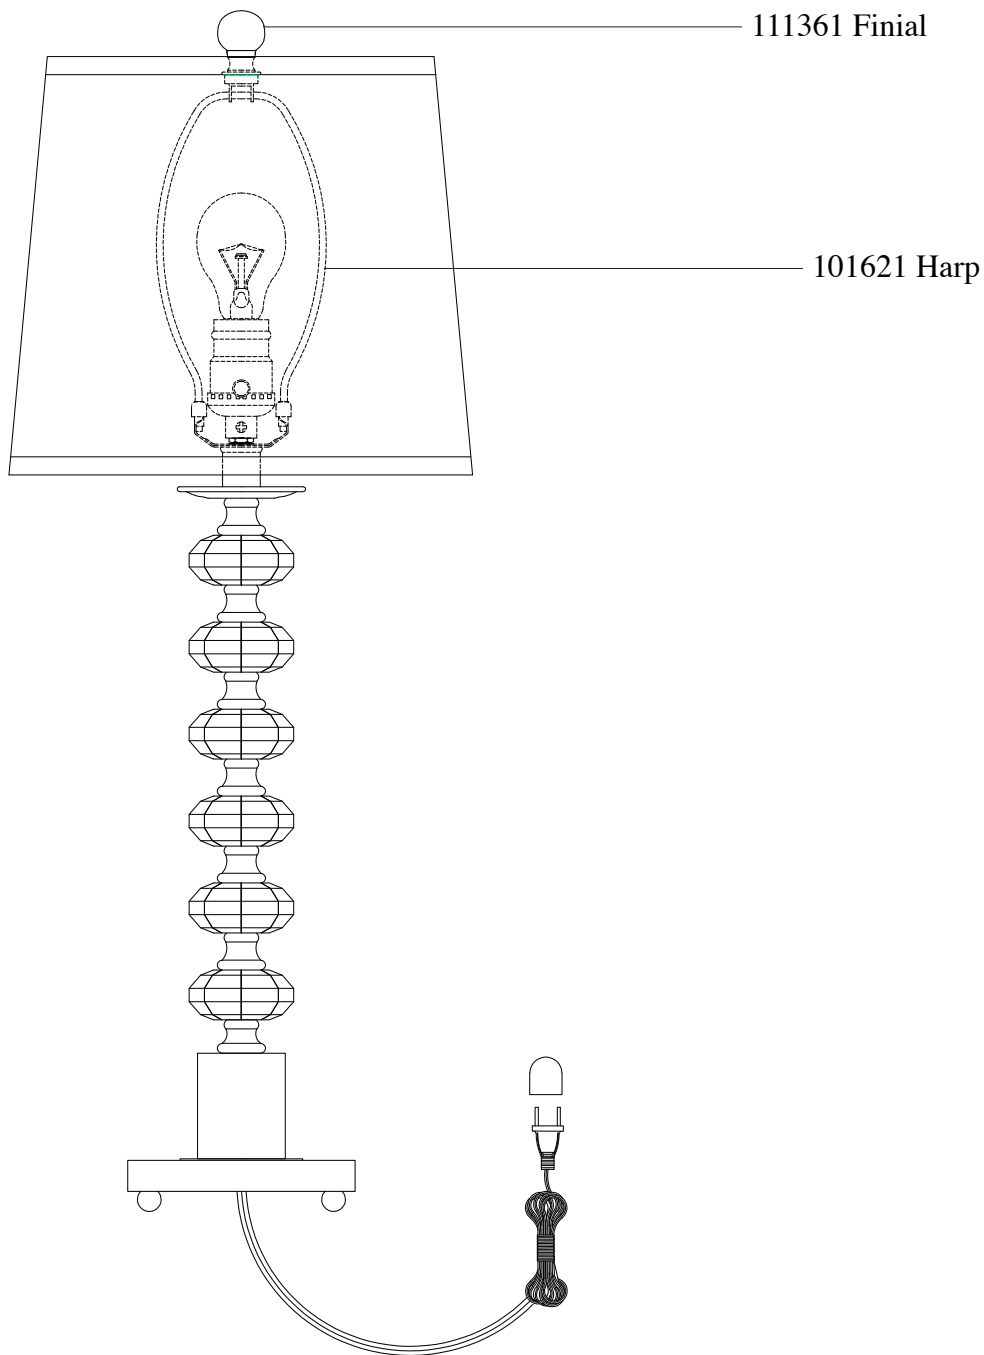

Replacement Parts For

10057 9/10

Qty.	Part #	Description
	111361	Finial
	101621	Harp

**MURRAY
FEISS**

GENERATION
BRANDS™ 